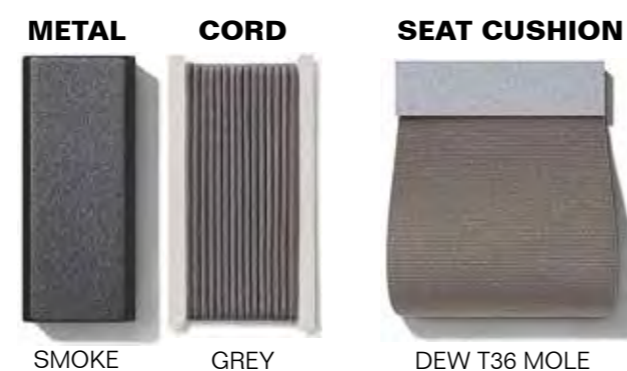

HARP 368 lounge chair