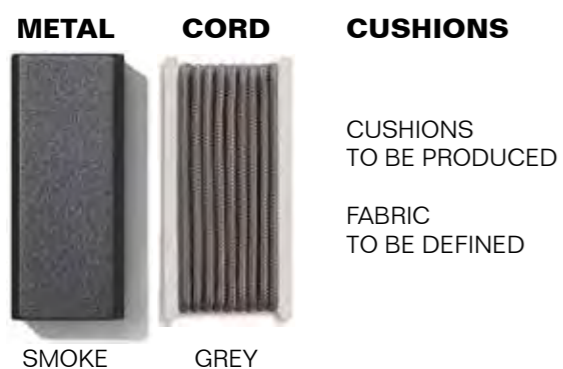

- **LAZE 002 high backrest lounge chair**
  (metal/smoke - cord/grey) - pcs 2
  Seat & back cushion in cat.1/Fabric to be defined

PRICE LIST:

Structure (X1): € **1.850,00**

Structure (X2): € **3.700,00**

Seat & back cushion (X1): € **890,00**

Seat & back cushion (X2): € **1.780,00**

- **LAZE 004 stool**
  (metal/smoke - cord/grey) - pcs 1

PRICE LIST: € **1.180,00**

- **STORK 001 side table**
  (teak - top/HPL grey) - pcs 1

PRICE LIST: € **495,00**

- **TRIPTIQUE 002 rug**
  (300x400cm - polypropylene) - pcs 1

PRICE LIST: € **4.765,00**

TOTAL VALUE RETAIL PRICE:
€ **11.920,00 + VAT/iva**

LAZE 002 lounge chair high backrest