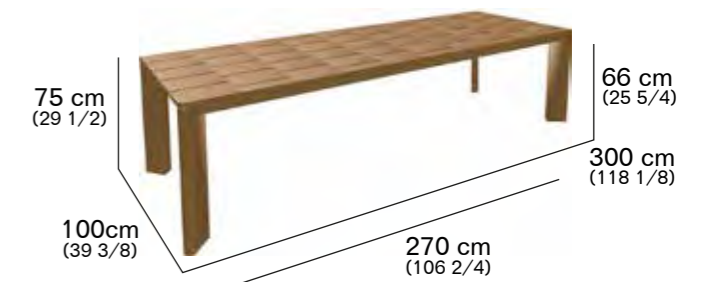

R | O | D | A

BRICK 002 Extendable table

design GORDON GUILLAUMIER

STRUCTURE

RETAIL PRICE

€ 9.540,00 + VAT/iva

Just add the promotional discount which we have reserved for you to the prices indicated above.
Ai prezzi indicati applica lo sconto promozionale a te riservato