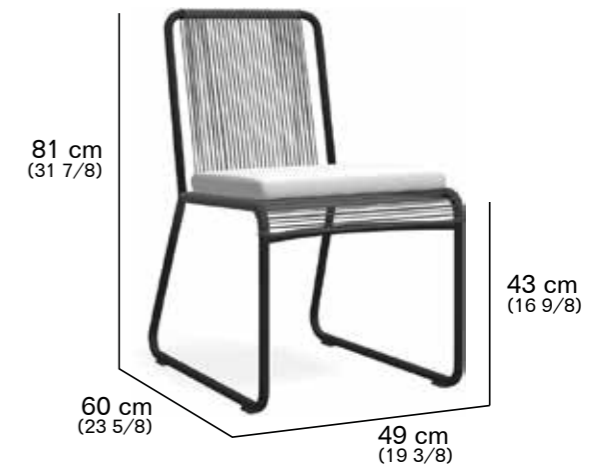

HARP 349 chair