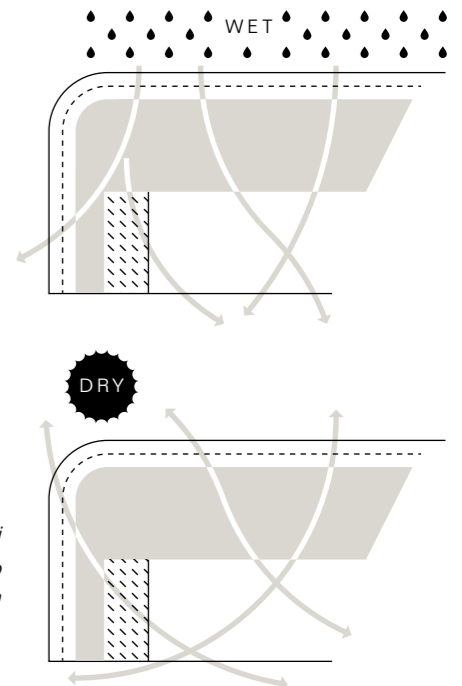

LA TECNOLOGIA IDRODRENANTE APPLICATA ALLE COLLEZIONI IMBOTTITE

Le collezioni imbottite approfondiscono il concetto di traspirabilità dei cuscini idrodrenanti, portandolo al massimo livello di complessità ed efficienza. Per le collezioni di imbottiti Dandy e Double, RODA combina poliuretani a cella aperta di differenti densità, per consentire il drenaggio dell'acqua e assicurare un perfetto comfort di seduta. La rete 3D, che riveste e contiene l'imbottitura drenante, conferisce un aspetto gradevole e completo al prodotto, anche in assenza della fodera.

Infine le strutture, su cui vengono applicati gli imbottiti, sono prodotte in alluminio verniciato a polvere per garantire leggerezza, robustezza e totale resistenza agli agenti atmosferici.