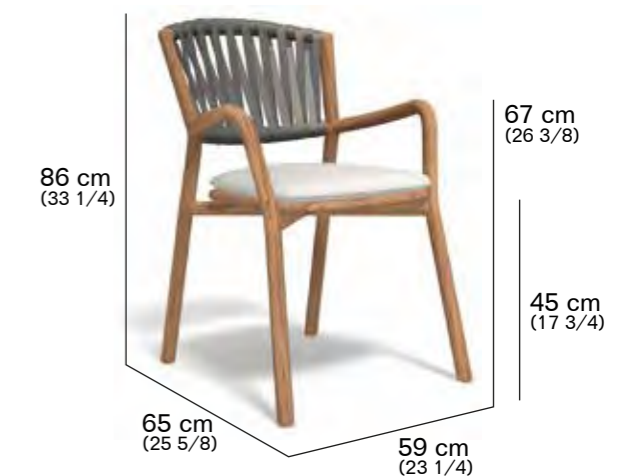

PIPER 161 armchair