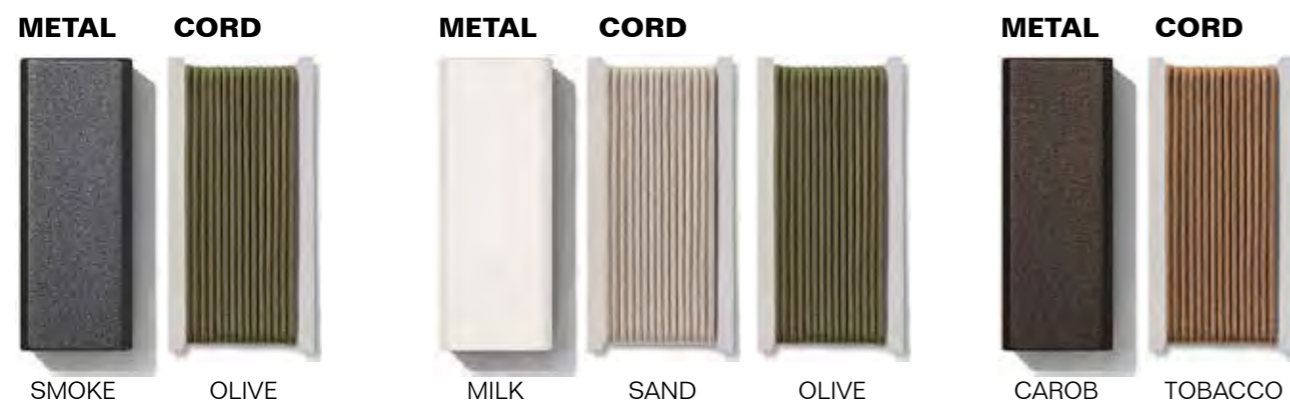

Other finishes and fabrics available
Altre finiture e tessuti disponibili