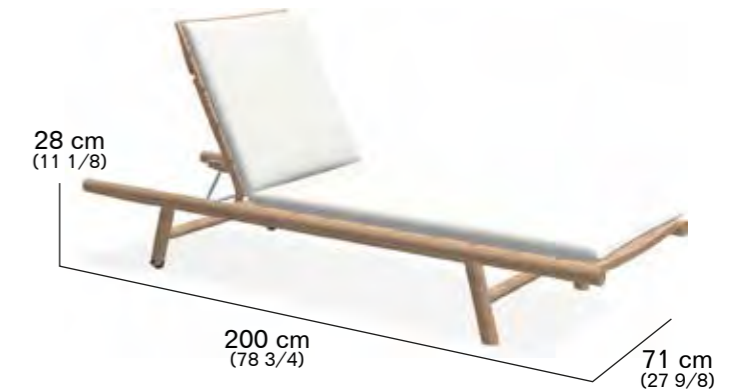

R | O | D | A

ORSON 008 Sunlounger

design GORDON GUILLAUMIER

STRUCTURE

Different fabrics available
Diversi tessuti disponibili

RETAIL PRICE

Structure:
€ 2.190,00 + VAT/iva

Seat cushion CAT.1: **€ 530,00 + VAT/iva**
Seat cushion CAT.HD1: **€ 740,00 + VAT/iva**

Just add the promotional discount which we have reserved for you to the prices indicated above.
Ai prezzi indicati applica lo sconto promozionale a te riservato