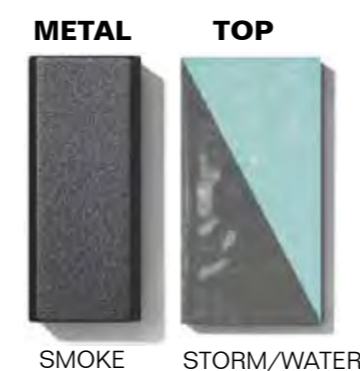

**Other finishes, fabrics and compositions available**  
*Altre finiture, tessuti e composizioni disponibili*

BASKET 357+341 sofa / BASKET pouf

HARP 368 lounge chair

LEAF 001+002 side table