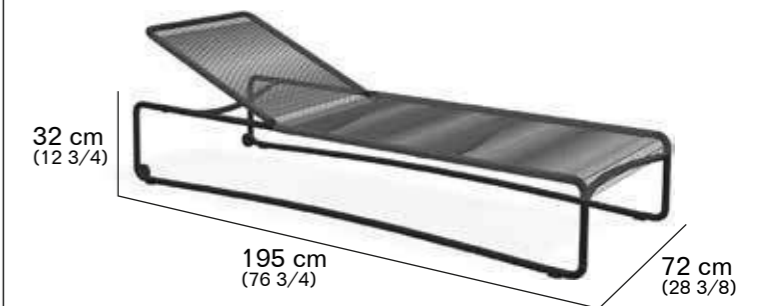

R | O | D | A

HARP 304 Sunlounger

design RODOLFO DORDONI

METAL

CORD

SMOKE

OLIVE

METAL

CORD

MILK

OLIVE

Other finishes and fabrics available
Altre finiture e tessuti disponibili

RETAIL PRICE

Structure: € **2.395,00** + VAT/iva

Seat cushion CAT.1: € **520,00** + VAT/iva

Seat cushion CAT.HD1: € **720,00** + VAT/iva

Just add the promotional discount which we have reserved for you to the prices indicated above.

Ai prezzi indicati applica lo sconto promozionale a te riservato