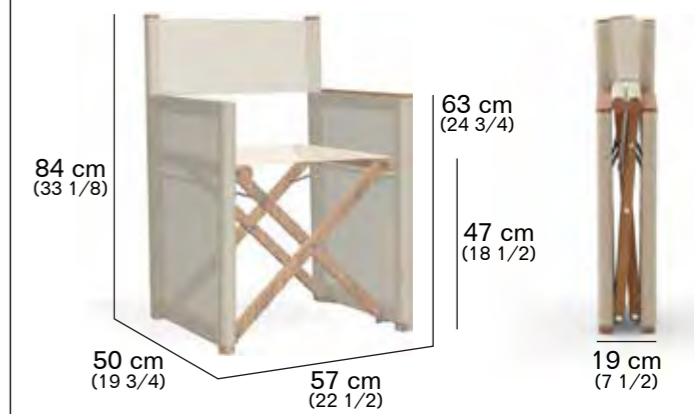

R | O | D | A

ORSON 001 Director chair

design GORDON GUILLAUMIER

STRUCTURE BATYLINE

Other finishes available
Altre finiture disponibili

RETAIL PRICE

€ 870,00 + VAT/iva

Just add the promotional discount which we have reserved for you to the prices indicated above.
Ai prezzi indicati applica lo sconto promozionale a te riservato