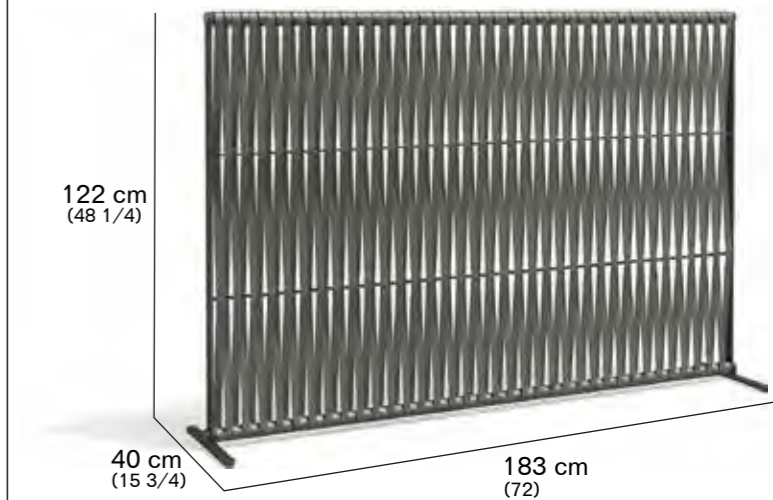

WING 002 horizontal screen