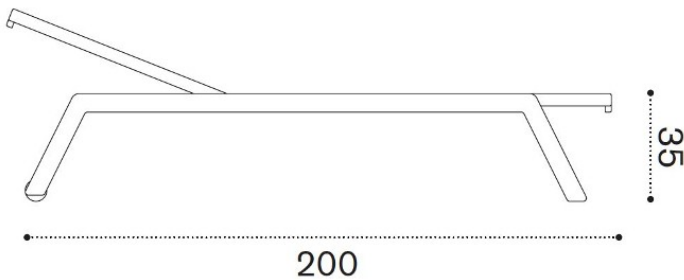

Pickled teak