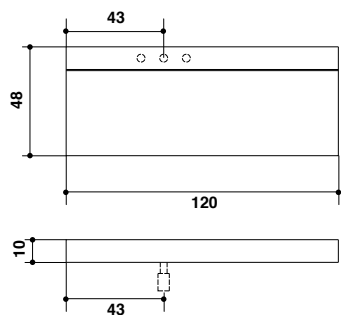

LAVABI DA PARETE | WALL MOUNTED WASHBASINS

| WASCHBECKEN FÜR WAND | LAVABOS MURAUX | LAVABO MURAL

LAVABO DA PARETE IN CRISTALPLANT BIOBASED / WALL MOUNTED WASHBASIN IN BIOBASED CRISTALPLANT / WAND-WASCHBECKEN AUS CRISTALPLANT BIOBASED / LAVABO MURAL EN CRISTALPLANT BIOBASED / LAVABO DE PARED EN CRISTALPLANT BIOBASED

WAVE

Art. L P H

WP1 120 48 10

Accessori compresi / Included accessories

Piletta / Waste Inclusa / Included	Troppo pieno / Overflow No

Accessori suggeriti / suggested accessories

Sifone / Trap 54U

LAVABO DA PARETE IN MARMO / MARBLE WALL MOUNTED WASHBASIN / WAND-WASCHBECKEN AUS MARMOR / LAVABO MURAL EN MARBRE / LAVABO DE PARED EN MARMOL

WAVE

Art. L P H

WP3 120 48 10

Accessori compresi / Included accessories

Piletta / Waste Inclusa / Included	Troppo pieno / Overflow No

Accessori suggeriti / suggested accessories

Sifone / Trap 54U

MARMI 1 / MARBLES 1

Marmi in finitura satinata opaca.
Marble feasible in satin matt finish.
Marmor in satiniert matter Ausführung
Marbre en finition matte satinée.
Mármol en un acabado mate satinado.

MARMI 2 / MARBLES 2