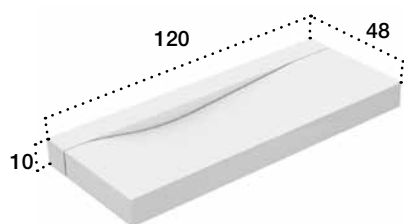

LAVABI DA PARETE | WALL MOUNTED WASHBASINS

| WASCHBECKEN FÜR WAND | LAVABOS MURAUX | LAVABO MURAL

LAVABO DA PARETE IN CRISTALPLANT BIOBASED / WALL MOUNTED WASHBASIN IN BIOBASED CRISTALPLANT / WAND-WASCHBECKEN AUS CRISTALPLANT BIOBASED / LAVABO MURAL EN CRISTALPLANT BIOBASED / LAVABO DE PARED EN CRISTALPLANT BIOBASED

WAVE

Art. L P H

WP1 120 48 10

Accessori compresi / Included accessories

Piletta / Waste Inclusa / Included	Troppo pieno / Overflow No
---------------------------------------	-------------------------------