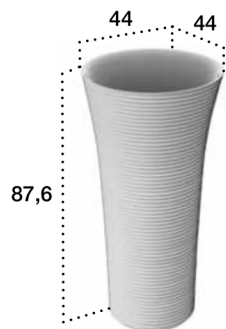

HANDMADE

Art.	L	P	H
WA9	44	44	87,6

Accessori compresi / Included accessories

Piletta / Waste	Copri piletta in finitura / Drain cover in finish	Troppo pieno / Overflow	
Art. 54A	Cristalplant	No	