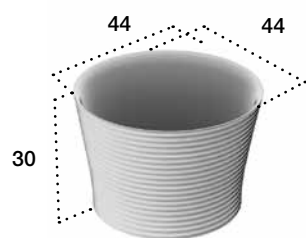

LAVABI DA APPOGGIO | COUNTERTOP WASHBASINS

| AUFSATZBECKEN | VASQUES À POSER | LAVABOS DE APOYO

LAVABO OVALE IN CRISTALPLANT BIOBASED / OVAL BASIN IN CRISTALPLANT BIOBASED / OVALES
WASHBECKEN AUS CRISTALPLANT BIOBASED / VASQUE OVALE EN CRISTALPLANT BIOBASED / LAVABO OVALADO CRISTALPLANT BIOBASED

HANDMADE

Art.	L	P	H
D5N	56	41	13,5

Accessori compresi / Included accessories

Piletta / Waste Art. 66A	Copri piletta in finitura / Drain cover in finish Cristalplant	Troppo pieno / Overflow No

LAVABO TONDO IN CRISTALPLANT BIOBASED / ROUND BASIN IN CRISTALPLANT BIOBASED / RUNDES
WASHBECKEN AUS CRISTALPLANT BIOBASED / VASQUE RONDE EN CRISTALPLANT BIOBASED / LAVABO REDONDO CRISTALPLANT BIOBASED

HANDMADE

Art.	L	P	H
D5P	44	44	30

Accessori compresi / Included accessories

Piletta / Waste Art. 66A	Copri piletta in finitura / Drain cover in finish Cristalplant	Troppo pieno / Overflow No