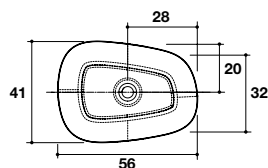

Art.	L	P	H
D5N	56	41	13,5

Accessori compresi / Included accessories

Piletta / Waste Art. 66A	Copri piletta in finitura / Drain cover in finish Cristalplant	Troppo pieno / Overflow No

LAVABO TONDO IN CRISTALPLANT BIOBASED / ROUND BASIN IN CRISTALPLANT BIOBASED / RUNDES
WASHBECKEN AUS CRISTALPLANT BIOBASED / VASQUE RONDE EN CRISTALPLANT BIOBASED / LAVABO REDONDO CRISTALPLANT BIOBASED

HANDMADE