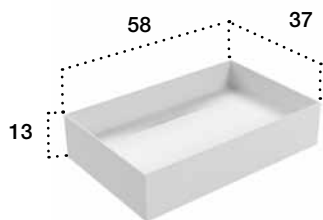

LAVABI DA APPOGGIO | COUNTERTOP WASHBASINS

| AUFSATZBECKEN | VASQUES À POSER | LAVABOS DE APOYO

LAVABO TONDO IN CRISTALPLANT / ROUND BASIN IN CRISTALPLANT / RUNDES WASHBECKEN AUS CRISTALPLANT /
VASQUE ROND EN CRISTALPLANT / LAVABO REDONDO DE CRISTALPLANT

FONTANA

Art.	L	P	H
WF2	43	43	13

Accessori compresi / Included accessories

Piletta / Waste	Troppo pieno / Overflow
Inclusa / Included	No

LAVABO RETTANGOLARE IN CRISTALPLANT / RECTANGULAR BASIN IN CRISTALPLANT / RECHTECKIGES
WASHBECKEN AUS CRISTALPLANT / VASQUE RECTANGULAIRE EN CRISTALPLANT / LAVABO RECTANGULAR DE CRISTALPLANT

FONTANA

Art.	L	P	H
WF1	58	37	13

Accessori compresi / Included accessories

Piletta / Waste	Troppo pieno / Overflow
Inclusa / Included	No