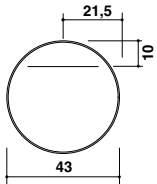

FONTANA

Art.	L	P	H
WF2	43	43	13

Accessori compresi / Included accessories

Piletta / Waste	Troppo pieno / Overflow
Inclusa / Included	No

LAVABO RETTANGOLARE IN CRISTALPLANT / RECTANGULAR BASIN IN CRISTALPLANT / RECHTECKIGES
WASHBECKEN AUS CRISTALPLANT / VASQUE RECTANGULAIRE EN CRISTALPLANT / LAVABO RECTANGULAR DE CRISTALPLANT