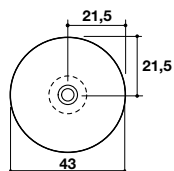

CIOTOLA 43

Art.	L	P	H
WV2	43	43	14

Accessori compresi / Included accessories

Piletta / Waste Art. 66A	Copri piletta in finitura / Drain cover in finish Cromo / Chrome	Troppo pieno / Overflow No
-----------------------------	--	--------------------------------------