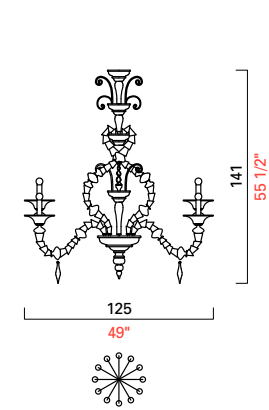

Barovier&Toso
VENEZIA 1295

SAN GIORGIO

Barovier&Toso
2005

SAN GIORGIO
 Modelli e misure
Models and sizes

5558/02

5558/12

5558/16

Colori disponibili
Available colours

CC
 Cristallo
Crystal

RR
 Rosso
Red

EL
 Cedro Liquido
Liquid Citron

AL
 Arancio Liquido
Liquid Orange

VL
 Verde Liquido
Liquid Green

Finiture
Finishing

CL
 Cromo Lucido
Polished Chrome

Collezione Collection	Codice Item	Tipo Type	Dimensioni e peso Dimensions and weight					Lampadine Bulbs			Dimmerabile Dimmable	Lampadine include Bulbs included	Classe energetica Energy class	Finiture Finishing	Certificazioni Certification Marks
			H	L	P	Ø	kg	N	Tipo	W					
			cm	cm	cm	cm			Type	W					
	H	W	D	Ø	lb	N	Type	W							
		in	in	in	in			Type	W						
San Giorgio Barovier&Toso (2005)	5558/02		39 15	35 13 1/2	25 10		2,5 6	2	•E14 •E12	60 60	D		(01)	CL	IMQ UL
	5558/12		141 55 1/2			125 49	40 88	12	•E14 •E12	60 60	D		(01)	CL	IMQ UL CCC
	5558/16		180 71			164 64 1/2	65 143		•E14 •E12	60 60	D		(01)	CL	IMQ UL CCC

● Incandescenza
Incandescent

● Alogena
Halogen

● Led
Led

● Led 12V
Led 12V

Simboli Symbols

Lampada da tavolo
Table lamp

Lampada da terra
Floor lamp

Lampada da parete
Wall sconce