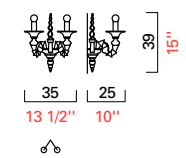

Barovier&Toso
VENEZIA 1295

SAN GIORGIO

Barovier&Toso
2005

SAN GIORGIO
 Modelli e misure
Models and sizes

5558/02

5558/12

5558/16

Colori disponibili
Available colours

CC
 Cristallo
Crystal

RR
 Rosso
Red

EL
 Cedro Liquido
Liquid Citron

AL
 Arancio Liquido
Liquid Orange

VL
 Verde Liquido
Liquid Green

Finiture
Finishing

CL
 Cromo Lucido
Polished Chrome

Collezione Collection	Codice Item	Tipo Type	Dimensioni e peso Dimensions and weight					Lampadine Bulbs			Dimmerabile Dimmable	Lampadine include Bulbs included	Classe energetica Energy class	Finiture Finishing	Certificazioni Certification Marks
			H	L	P	Ø	kg	N	Tipo	W					
			cm	cm	cm	cm			Type	W					
	H	W	D	Ø	lb	N	Type	W							
		in	in	in	in			Type	W						
San Giorgio Barovier&Toso (2005)	5558/02		39 15	35 13 1/2	25 10		2,5 6	2	•E14 •E12	60 60	D		(01)	CL	IMQ UL
	5558/12		141 55 1/2			125 49	40 88	12	•E14 •E12	60 60	D		(01)	CL	IMQ UL CCC
	5558/16		180 71			164 64 1/2	65 143		•E14 •E12	60 60	D		(01)	CL	IMQ UL CCC