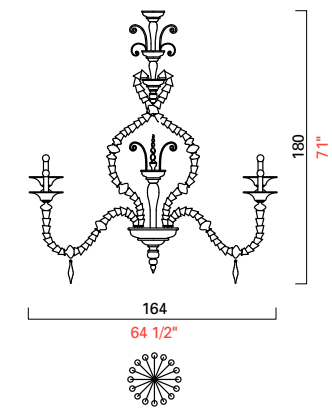

Barovier&Toso
VENEZIA 1295

SAN GIORGIO

Barovier&Toso
2005

SAN GIORGIO
 Modelli e misure
Models and sizes

5558/02

5558/12

5558/16

Colori disponibili
Available colours

CC
 Cristallo
Crystal

RR
 Rosso
Red

EL
 Cedro Liquido
Liquid Citron

AL
 Arancio Liquido
Liquid Orange

VL
 Verde Liquido
Liquid Green

Finiture
Finishing

CL
 Cromo Lucido
Polished Chrome

Collezione Collection	Codice Item	Tipo Type	Dimensioni e peso Dimensions and weight					Lampadine Bulbs			Dimmerabile Dimmable	Lampadine include Bulbs included	Classe energetica Energy class	Finiture Finishing	Certificazioni Certification Marks
			H	L	P	Ø	kg	N	Tipo	W					
			cm	cm	cm	cm			Type	W					
	H	W	D	Ø	lb	N	Type	W							
		in	in	in	in			Type	W						
San Giorgio Barovier&Toso (2005)	5558/02		39 15	35 13 1/2	25 10		2,5 6	2	•E14 •E12	60 60	D		(01)	CL	IMQ UL
	5558/12		141 55 1/2			125 49	40 88	12	•E14 •E12	60 60	D		(01)	CL	IMQ UL CCC
	5558/16		180 71			164 64 1/2	65 143		•E14 •E12	60 60	D		(01)	CL	IMQ UL CCC