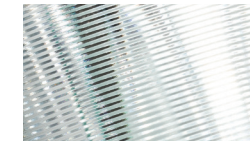

## BASE | 1

Metallo  
Metal

Cromo lucido  
Shiny chrome

Legno  
Wood

100M Bronze  
100M Bronze

## DIFFUSORE ESTERNO OUTER SHADE | 2

Vetro rigato  
Ribbed glass

Trasparente  
Transparent

Vetro verniciato  
Lacquered glass

100M Bronze  
100M Bronze