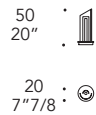

## BASE | 1

Metallo  
Metal

Cromo lucido  
Shiny chrome

Legno  
Wood

100M Bronze  
100M Bronze