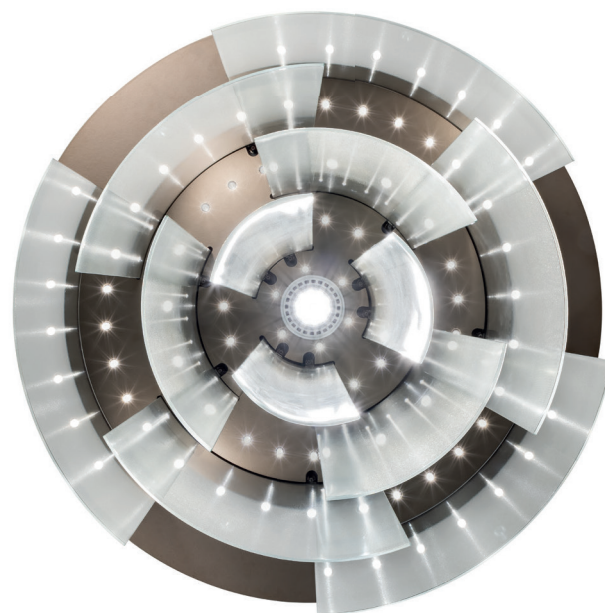

## DIFFUSORE ESTERNO OUTER SHADE | 2

Vetro rigato  
Ribbed glass

Trasparente  
Transparent

Vetro verniciato  
Lacquered glass

100M Bronze  
100M Bronze

## DIFFUSORE INTERNO INNER SHADE | 3

Vetro borosilicato  
Borosilicate glass

Sabbiato  
Sandblasted

- Sistema Led / Led system

Floor lamp  
165W STRIP 24V con/with dimmer - 11000 Lumen

Table lamp  
45W STRIP 24V con/with dimmer - 500/600 Lumen

**SUPPORTO CANOPY | 1**

Metallo  
Metal

Nero  
Black

Legno  
Wood

finitura/finish

100M Bronze  
100M Bronze

**DIFFUSORE SHADE | 2**

Vetro rigato  
Ribbed glass

Trasparente  
Transparent

LAMPADARIO

Lamp

- Sistema Led / Led system

Lamp ø100  
1x15W GU10 110-240V dimmable  
60x1,5W G4 12V dimmable - 12000 Lumen

Lamp ø80  
1x15W GU10 110-240V dimmable  
36x1,5W G4 12V dimmable - 8000 Lumen