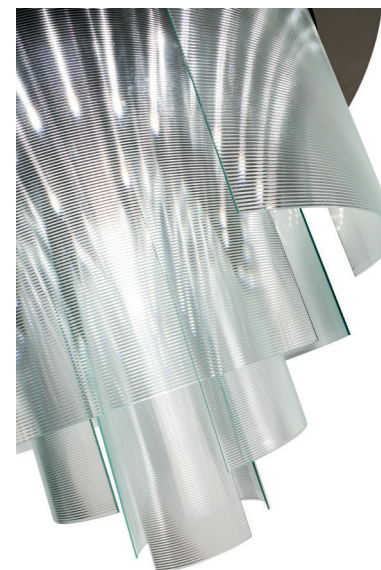

- Sistema Led / Led system

Lamp ø100
1x15W GU10 110-240V dimmable
60x1,5W G4 12V dimmable - 12000 Lumen

Lamp ø80
1x15W GU10 110-240V dimmable
36x1,5W G4 12V dimmable - 8000 Lumen