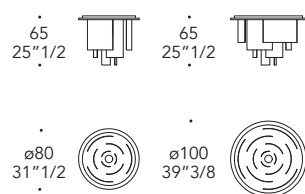

SUPPORTO CANOPY | 1

Metallo
Metal

Nero
Black

Legno
Wood

finitura/finish

100M Bronze
100M Bronze

DIFFUSORE SHADE | 2

Vetro rigato
Ribbed glass

Trasparente
Transparent

LAMPADARIO

Lamp

- Sistema Led / Led system

Lamp ø100
1x15W GU10 110-240V dimmable
60x1,5W G4 12V dimmable - 12000 Lumen

Lamp ø80
1x15W GU10 110-240V dimmable
36x1,5W G4 12V dimmable - 8000 Lumen