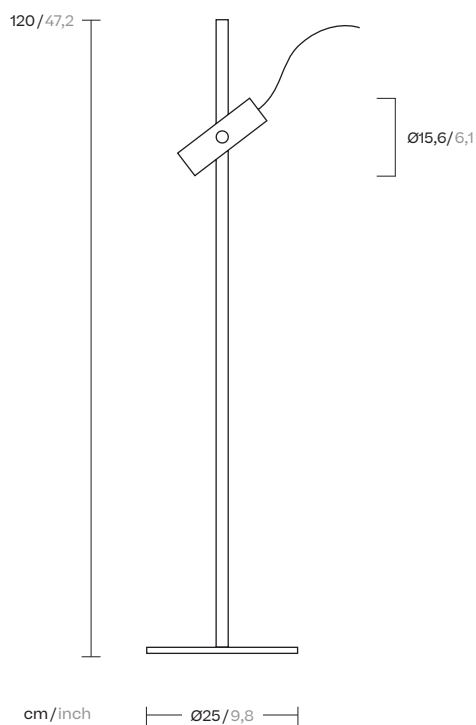

Dots Spotlight
Floor Lamp
by Kettal Studio

kettal

Dots Spotlight Floor Lamp

Designer
Kettal Studio

Collection
Objects

Reference
KS5700600

1/3

Because spaces come to life through the objects that adorn them, Kettal has developed a range of exterior decoration and design products.

kettal

Dots Spotlight Floor Lamp

Designer
Kettal Studio

Collection
Objects

Reference
KS5700600

1/3

Guarantee

Under no circumstances will the guarantee be extended for defects caused by insufficient or inadequate maintenance, incorrect use/operation, normal wear, and/or repairs or interventions made by unauthorised third parties without previous written authorisation.