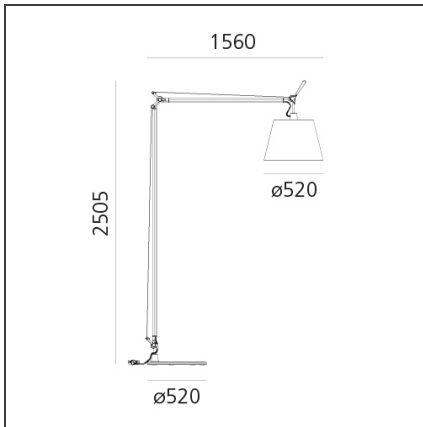

**TECHNICAL DRAWINGS**

**FEATURES**

|                      |           |                  |                                  |
|----------------------|-----------|------------------|----------------------------------|
| <b>Article Code:</b> | 0510010A  | <b>Material:</b> | Fabric and PVC, alluminum, steel |
| <b>Colour:</b>       | Aluminium | <b>Series:</b>   | Design                           |
| <b>Installation:</b> | Floor     | <b>Emission:</b> | Direct                           |
| <b>Environment:</b>  | Indoor    |                  |                                  |

**DIMENSIONS**

|                       |       |                        |     |
|-----------------------|-------|------------------------|-----|
| <b>Base Diameter:</b> | cm 52 | <b>Glow Wire Test:</b> | 750 |
|-----------------------|-------|------------------------|-----|