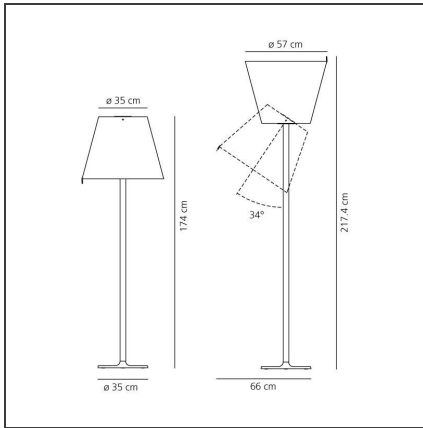

DIMENSIONS

Height:	cm 174	Impact Resistance:	N/D
Base Diameter:	cm 35	Glow Wire Test:	650
Inclination:	cm 34		
Max Extension Height:	cm 217		

NOT INCLUDED SOURCES

Category:	HALO	Class:	A
Number:	2		
Watt:	116W		
Socket:	E27		

Notes

With dimmer. Adjustable diffuser into three different positions.

Melampo Mega - Grey

IP20

Dimmerable: + -

TECHNICAL DRAWINGS

DESIGN BY

Adrien Gardère