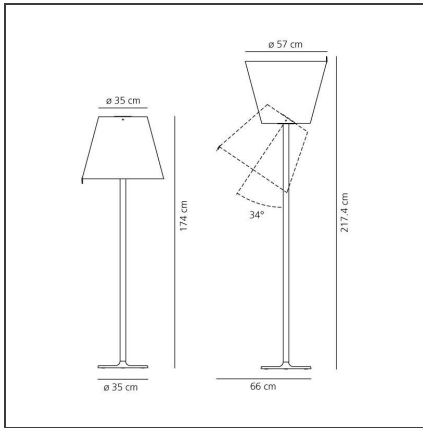

Melampo Mega - Bronze Ecrù

IP20      

Dimmerable: +  -

TECHNICAL DRAWINGS

DESIGN BY

Adrien Gardère

DESCRIPTION

Base in painted zamak; painted aluminium stem; diffuser in silk satin fabric on a plastic frame.

FEATURES

Article Code:	0577020A	Material:	Aluminium, zamak, silk satin fabric and technopolymer
Colour:	Ecrù	Series:	Design
Installation:	Floor	Area contract:	Hospitality, Residential
Environment:	Indoor	Emission:	Direct, Diffused Adjustable, indirect

DIMENSIONS

Height:	cm 174	Impact Resistance:	N/D
Base Diameter:	cm 35	Glow Wire Test:	650
Inclination:	cm 34		
Max Extension Height:	cm 217		

NOT INCLUDED SOURCES

Category:	HALO	Class:	A
Number:	2		
Watt:	116W		
Socket:	E27		