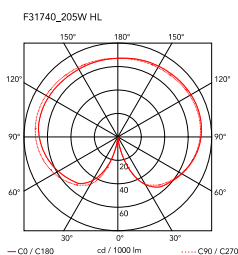

## IC Lights Floor 2

by Michael Anastassiades , 2014

Floor lamp providing diffused light. Frame in brass, brushed and transparent varnished or chrome steel. Blown glass opal diffuser. Dimmer on the power chord.