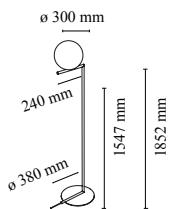

## IC Lights Floor 2

by Michael Anastassiades , 2014

Floor lamp providing diffused light. Frame in brass, brushed and transparent varnished or chrome steel. Blown glass opal diffuser. Dimmer on the power chord.

|                         |  |
|-------------------------|--|
| Mounting                | Floor  |
| Environment             | Indoor   |
| Weight                  | 10.0 Kg  |
| Light sources available | 1 x LED 13W E27 1400lm 3000K [e] cod. RF25535 Dimmable<br>1 x LED 17W E27 1900lm 2700K [e] cod. RF26259 Dimmable<br>1 x LED 17W E27 2000lm 3000K [e] cod. RF26258 Dimmable<br>1 x LED 13W E27 1400lm 2700K [e] cod. RF26065 Dimmable |