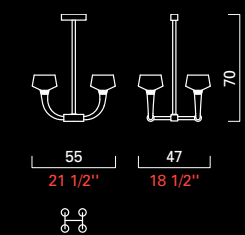

CL
Cromo Lucido
Polished Chrome

TWINS
Modelli e misure
Models and sizes

7225/02

7226/04

7226/08

7226/12

Colori disponibili
Available colours

BC
Bianco/Cristallo
White/Crystal

Finiture
Finishing

CL
Cromo lucido
Polished chrome

ZO
Bronzo satinato
Satinized bronze

Collezione Collection	Codice Item	Tipo Type	Dimensioni e peso Dimensions and weight					Lampadine Bulbs			Dimmerabile Dimmable	Lampadine include Bulbs included	Classe energetica Energy class	Finiture Finishing	Certificazioni Certification Marks
			H	L	P	Ø	kg	N	Tipo	W					
			H cm H in	L cm W in	P cm D in	Ø cm Ø in	kg lb	N	Type	W					
Twins Barovier&Toso (2013)	7225/02		35 14	55 21 1/2	22 8 1/2		4 9	2	•G9	40 40	D	•G9	(03)	CL ZO	UL
	7226/04		70 27 1/2	55 21 1/2	47 18 1/2		10 22	4	•G9	40 40	D	•G9	(03)	CL ZO	UL
	7226/08		70 27 1/2	120 47	47 18 1/2		18 40	8	•G9	40 40	D	•G9	(03)	CL ZO	UL
	7226/12		70 27 1/2	185 73	47 18 1/2		32 70	12	•G9	40 40	D	•G9	(03)	CL ZO	UL
	7224		72 28 1/2			39 15 1/2	5 11	1	•E27 •E26	100 60	D		(01)	CL	UL