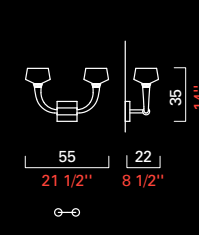

CL
Cromo Lucido
Polished Chrome

TWINS
Modelli e misure
Models and sizes

7225/02

7226/04

7226/08

7226/12

Colori disponibili
Available colours

BC
Bianco/Cristallo
White/Crystal

Finiture
Finishing

CL
Cromo lucido
Polished chrome

ZO
Bronzo satinato
Satinized bronze

Collezione Collection	Codice Item	Tipo Type	Dimensioni e peso Dimensions and weight					Lampadine Bulbs			Dimmerabile Dimmable	Lampadine include Bulbs included	Classe energetica Energy class	Finiture Finishing	Certificazioni Certification Marks
			H	L	P	Ø	kg	N	Tipo	W					
			H cm H in	L cm W in	P cm D in	Ø cm Ø in	kg lb	N	Type	W					
Twins Barovier&Toso (2013)	7225/02		35 14	55 21 1/2	22 8 1/2		4 9	2	•G9	40 40	D	•G9	(03)	CL ZO	UL
	7226/04		70 27 1/2	55 21 1/2	47 18 1/2		10 22	4	•G9	40 40	D	•G9	(03)	CL ZO	UL
	7226/08		70 27 1/2	120 47	47 18 1/2		18 40	8	•G9	40 40	D	•G9	(03)	CL ZO	UL
	7226/12		70 27 1/2	185 73	47 18 1/2		32 70	12	•G9	40 40	D	•G9	(03)	CL ZO	UL
	7224		72 28 1/2			39 15 1/2	5 11	1	•E27 •E26	100 60	D		(01)	CL	UL