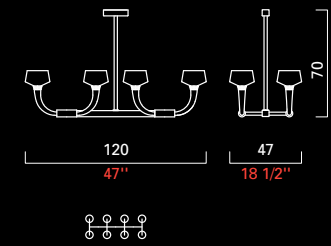

CL
Cromo Lucido
Polished Chrome

TWINS
Modelli e misure
Models and sizes

7225/02

7226/04

7226/08

7226/12

Colori disponibili
Available colours

BC
Bianco/Cristallo
White/Crystal

Finiture
Finishing

CL
Cromo lucido
Polished chrome

ZO
Bronzo satinato
Satinized bronze

Collezione Collection	Codice Item	Tipo Type	Dimensioni e peso Dimensions and weight					Lampadine Bulbs			Dimmerabile Dimmable	Lampadine include Bulbs included	Classe energetica Energy class	Finiture Finishing	Certificazioni Certification Marks
			H	L	P	Ø	kg	N	Tipo	W					
			H cm H in	L cm W in	P cm D in	Ø cm Ø in	kg lb	N	Type	W					
Twins Barovier&Toso (2013)	7225/02		35 14	55 21 1/2	22 8 1/2		4 9	2	•G9	40 40	D	•G9	(03)	CL ZO	UL
	7226/04		70 27 1/2	55 21 1/2	47 18 1/2		10 22	4	•G9	40 40	D	•G9	(03)	CL ZO	UL
	7226/08		70 27 1/2	120 47	47 18 1/2		18 40	8	•G9	40 40	D	•G9	(03)	CL ZO	UL
	7226/12		70 27 1/2	185 73	47 18 1/2		32 70	12	•G9	40 40	D	•G9	(03)	CL ZO	UL
	7224		72 28 1/2			39 15 1/2	5 11	1	•E27 •E26	100 60	D		(01)	CL	UL