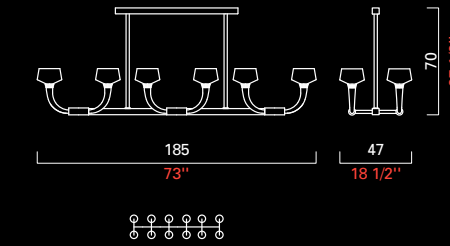

CL
Cromo Lucido
Polished Chrome

TWINS
Modelli e misure
Models and sizes

7225/02

7226/04

7226/08

7226/12

Colori disponibili
Available colours

BC
Bianco/Cristallo
White/Crystal

Finiture
Finishing

CL
Cromo lucido
Polished chrome

ZO
Bronzo satinato
Satinized bronze

Collezione Collection	Codice Item	Tipo Type	Dimensioni e peso Dimensions and weight					Lampadine Bulbs			Dimmerabile Dimmable	Lampadine include Bulbs included	Classe energetica Energy class	Finiture Finishing	Certificazioni Certification Marks
			H	L	P	Ø	kg	N	Tipo	W					
			H cm H in	L cm W in	P cm D in	Ø cm Ø in	kg lb	N	Type	W					
Twins Barovier&Toso (2013)	7225/02		35 14	55 21 1/2	22 8 1/2		4 9	2	•G9	40 40	D	•G9	(03)	CL ZO	UL
	7226/04		70 27 1/2	55 21 1/2	47 18 1/2		10 22	4	•G9	40 40	D	•G9	(03)	CL ZO	UL
	7226/08		70 27 1/2	120 47	47 18 1/2		18 40	8	•G9	40 40	D	•G9	(03)	CL ZO	UL
	7226/12		70 27 1/2	185 73	47 18 1/2		32 70	12	•G9	40 40	D	•G9	(03)	CL ZO	UL
	7224		72 28 1/2			39 15 1/2	5 11	1	•E27 •E26	100 60	D		(01)	CL	UL