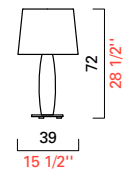

TWINS
Modelli e misure
Models and sizes

7224