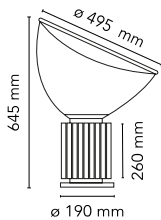

Taccia

by Achille & Pier Giacomo Castiglioni , 1962

Table lamp providing indirect and reflected light. Reflector in painted aluminium, gloss white on the outside and matt white on the inside.. Directionable diffuser in transparent mouth-blown glass. Body in matt black. silver anodized or bronze anodized aluminium. Base in nickel-plated metal. Electric cable of useful length 220 cm, with dimmer switch for ON/OFF and adjustment of the light flow between 10-100%. Plug-in power supply with interchangeable plugs.

Mounting	Table/Floor
Environment	Indoor
Weight	15,3 Kg
Light sources available	1 x 1 COB LED 28W 2700K CRI93 [i] Dimmable
Emergency	Without
Dimmer	Included
Voltage	100-240/48V
Power	28W
Battery	No
Supply included	Yes

Cord Length	2200 mm
Materials	Aluminum, Glass

Colors	<ul style="list-style-type: none">  F6602004 - Anodized Silver  F6602030 - Black  F6602046 - Anodized Bronze
--------	---

Certificate	   
-------------	--