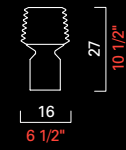

Barovier&Toso  
VENEZIA 1295

CAMPARINO

Barovier&Toso  
2018

**CAMPARINO**  
Modelli e misure  
*Models and sizes*

7359

**Colori disponibili**  
*Available colours*

**CC**  
Cristallo  
*Crystal*

**Finiture**  
*Finishing*

**MB**  
Marmo Nero  
*Black Marble*

**MW**  
Marmo Bianco  
*White Marble*

Collezione Collection	Codice Item	Tipo Type	Dimensioni e peso Dimensions and weight					Lampadine Bulbs			Dimmerabile Dimmable	Lampadine include Bulbs included	Classe energetica Energy class	Finiture Finishing	Certificazioni Certification Marks
			H	L	P	Ø	kg	N	Tipo	W					
			cm	cm	cm	cm		N	Type	W					
	H	W	D	Ø	lb										
		in	in	in	in										
<b>Camparino</b> Barovier&Toso (2018)	7359		27			16	4	1	•Led	6	D	•Led	(06)	MW MB	
			10 1/2			6 1/2	9			6					