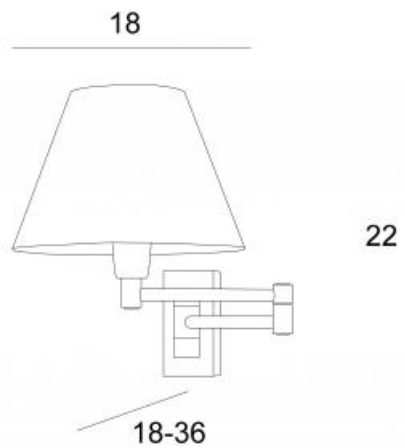

## MAMMISI - SWITCH O

Small wall lamp with articulated arm and round shade. Can be placed on the amounts of a bookcase or as small bedlamp

MAMMISI without switch in polished chrome with shade in coton gris

MAMMISI without switch in brushed bronze with shade chinette ivoire

**SHADE SIZES**

Ø 9-18-13 cm

**REFERENCE**

1130

**180°**

**E14**

**40W**

**MAXI**

**SWITCH  
ON  
REQUEST**

**COMPATIBLE  
LED BULB**

**0,425**

**SIZES**

H22 cm |→ 18→36 cm

**BASE**

4,5 x 9 x 2 cm