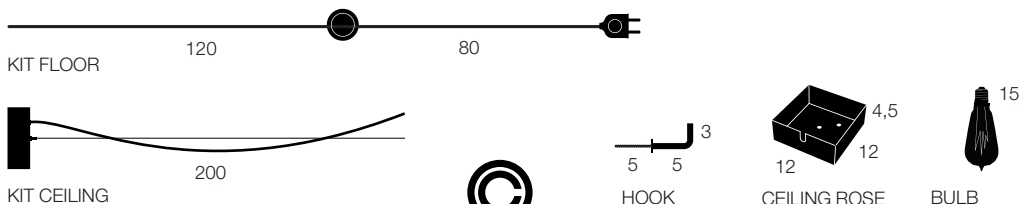

CON.TRADITION

design Sara Bernardi
2013

Luminous indoor lanterns with structure in metal, wired structure in black nickel finish. 60W carbon-wire lightbulb included. Three dimensions. Transverse: Floor, wall or ceiling.
Accessori: Wall hook. Finiture: white, black, chrome
Dimensions: Small: 35x35xh58 cm, Medium: 60x60xh60 cm. Large: 80x80xh45 cm.

Finiture:

Dimensions:

Accessories:

MADE IN ITALY
www.opinionciatti.com

CON.TRADITION
DETAILS