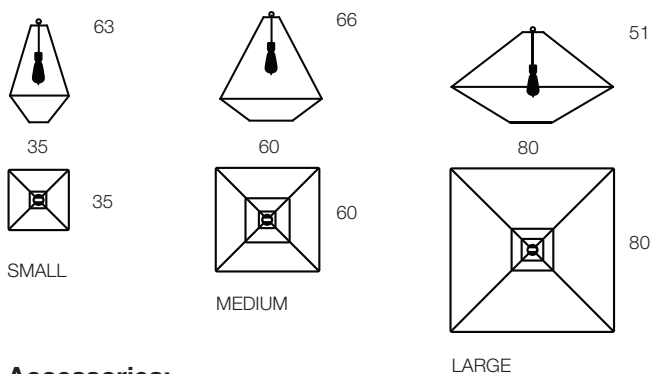

Finiture:

Dimensions:

Accessories: