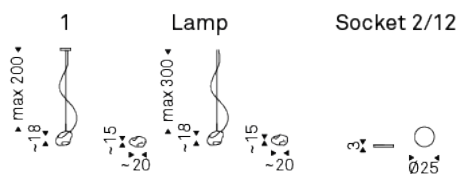

CLOUDINE

Design: Oriano Favaretto

Product description

Ceiling lamp with lampshade in Iride glass or fumé glass. Ceiling plate in black chrome steel (06). 2/12: round ceiling plate for 2/12 lampshades. Bulb included.

CLOUDINE

Design: Oriano Favaretto

Dimension

CLOUDINE

Design: Oriano Favaretto

Finishes: lampshade

glass

fumé