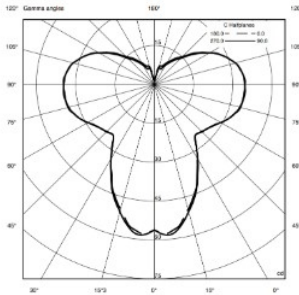

cm/inch

61,3/24,2

44,5/17,5

cm/inch

Ø44/17,4

kettal

Bela lamp

Designer
Doshi Levien

Collection
Objects

Reference
KS5700400

2/3

Characteristics

Normative compliance	UNE-EN 60598-2-4:199
Module light source	E27 LED bulb
Liquid Ingress Protection (IP)	IP65
Input Voltage	230Vac CE - 120Vac UL
Weight	13 Kg / 29 Lbs
Energy efficiency class (C.E.E)	A++
Potencia máxima (W)	60 W
Frequency (Hz)	50/60 Hz
Color Temperature (°K)	2700 °K
Luminous Flux (lm)	2000 lm
IRC (CRI number)	>90
Luminous efficiency (lm/W)	83 lm/W
Lifetime (h)	>50000
Cable Length (m)	5 m