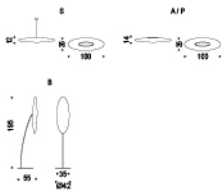

ASTRA

Design: Piero De Longhi

DIMENSIONS

100x35x12h - S
100x35x14h - A/P
100x55x195h - B

DESCRIPTION

Ceiling, wall, chandelier lamps with white polyethylene lampshade. Floor lamp with chromed steel frame.

FINISHES: