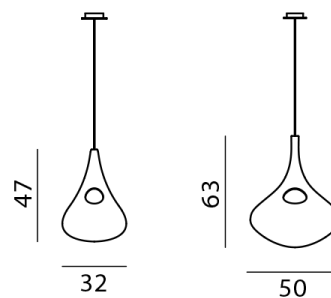

GERVASONI™

Spin 95 / 96

collezione: **Next / Lamps**
designer: **Michael Sodeau**

Suspension lamp in natural melange rattan core, with wiring 18 W, 220 Volt, bulb not included. Available also matt white, grey, blue or black lacquered.