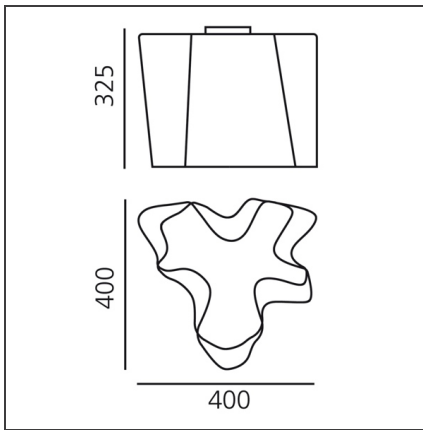

TECHNICAL DRAWINGS

DESIGN BY

Gerhard Reichert, Michele De Lucchi

FEATURES

Article Code:	0452020A	Material:	Blown glass, aluminium
Colour:	White	Series:	Design
Installation:	Ceiling	Area contract:	Hospitality, Office
Environment:	Indoor	Emission:	Diffused And Direct

DIMENSIONS

Length:	cm 40
Width:	cm 40
Height:	cm 32.5

NOT INCLUDED SOURCES

Category:	HALO	Color Rendering:	1a
Number:	1	Color temperature (K):	2900K
Watt:	116W		
Lbs:	Qa60		
Socket:	E27		

ALTERNATIVE SOURCES

Category:	LED
Number:	1
Watt:	15W
Type:	2
Socket:	E27
Class:	A

LUMINAIRE

Watt:	W	Delivered lumens output (lm):	1639lm
Voltage:	220V-240V	CCT:	2800K
		Efficiency:	86%
		Efficacy:	15,61lm/W
		CRI:	100

Notes

Its modular shape lends itself to the creation and realisation of customized compositions, supplied as special project.