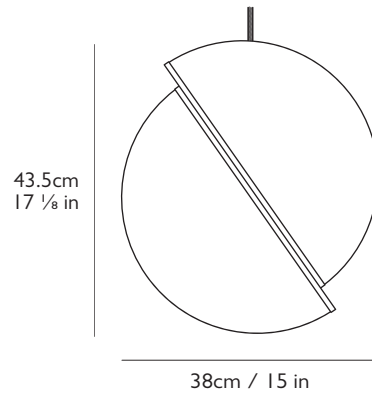

LEE BROOM

CRESCENT LIGHT

PRODUCT DETAILS

Name

Crescent Light

Finish & Product Code   110-130v   220-240v

Crescent Light   CRE0110   CRE0010

Materials

Opal acrylic, brushed brass, steel

Illumination 110-130v

11w, 2700k

Bulb: E26, 11w LED, 1100 lumen, 10k hrs (1x supplied), CRI 82

Illumination 220-240v

13w, 2800k

Bulb: E27, 13w LED, 1055 lumen, 10k hrs (1x supplied), CRI 80

Dimming

Dimmable. Mains voltage. TRIAC / Leading edge

Certification

UL, cUL (110-130v)

CE, CB (220-240v)

Year of Design

2015

Dimensions

H 43.5cm x Dia 38cm / H 17 1/8 in x Dia 15 in

Suspension

Length: 300cm / 118 1/8 in

Adjustable cord

Gold fabric outer

Ceiling Plate / Canopy

H 3cm x Dia 12cm / H 1 1/8 in x Dia 4 3/4 in

Round steel in brushed brass finish

Weight

Product (net) 2.7kg / 5.9 lb / Boxed (gross) 6.1kg / 13.4 lb

1218rev06

For more information please contact:

US & Canada Inquiries: +1 212 804 8477 - 34 Greene Street, New York, NY 10013 - sales@leebroom.com

UK & Global Inquiries: +44 207 820 0742 - 95 Rivington Street, London, EC2A 3AY - info@leebroom.com

WWW.LEEBROOM.COM