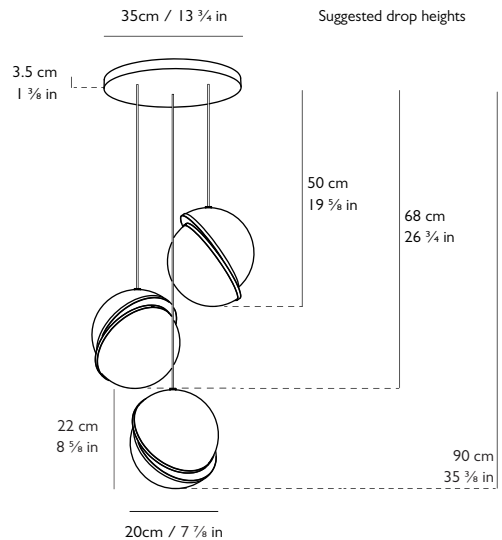

LEE BROOM

MINI CRESCENT CHANDELIER 3 PIECE

PRODUCT DETAILS

Name

Mini Crescent Chandelier 3 Piece

Finish & Product Code	110-130v	220-240v
Mini Crescent Chandelier 3 Piece	CRE0160	CRE0060

Materials

Opal acrylic, brushed brass, steel

Illumination 110-130v

27w, 2700k, 960 lumen

Bulb: E26, 9w LED, 800 lumen, 25k hrs (3x supplied), CRI 80

Illumination 220-240v

18.9w, 2700k, 540 lumen

Bulb: E27, 6.3w LED, 470 lumen, 25k hrs (3x supplied), CRI 80

Dimming

Dimmable. Mains voltage. TRIAC / Leading edge

Certification

UL, cUL (110-130v)

CE, CB (220-240v)

Year of Design

2016

Dimensions

3 x H 22cm x Dia 20cm / H 8 7/8 in x Dia 7 7/8 in

Suspension

Length: 3 x 300cm / 118 1/8 in

Adjustable cord

Gold fabric outer

Ceiling Plate / Canopy

H 3.5cm x Dia 35cm / H 1 3/8 in x Dia 13 3/4 in

Round steel in brushed brass finish

Weight

Product (net) 4.75kg / 10.4 lb / Boxed (gross) 4.95kg / 10.9 lb

1218rev07

For more information please contact:

US & Canada Inquiries: +1 212 804 8477 - 34 Greene Street, New York, NY 10013 - sales@leebroom.com

UK & Global Inquiries: +44 207 820 0742 - 95 Rivington Street, London, EC2A 3AY - info@leebroom.com

WWW.LEEBROOM.COM