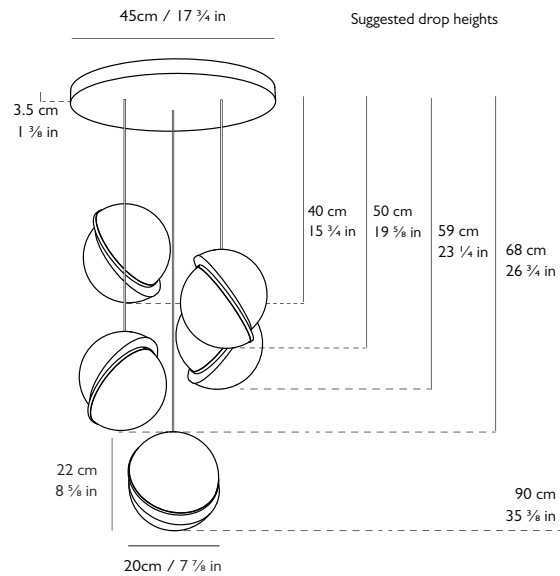

LEE BROOM

MINI CRESCENT CHANDELIER 5 PIECE

PRODUCT DETAILS

Name

Mini Crescent Chandelier 5 Piece

Finish & Product Code	110-130v	220-240v
Mini Crescent Chandelier 5 Piece	CRE0180	CRE0080

Materials

Opal acrylic, brushed brass, steel

Illumination 110-130v

45w, 2700k, 990 lumen

Bulb: E26, 9w LED, 800 lumen, 25k hrs (5x supplied), CRI 80

Illumination 220-240v

31.5w, 2700k, 700 lumen

Bulb: E27, 6.3w LED, 470 lumen, 25k hrs (5x supplied), CRI 80

Dimming

Dimmable. Mains voltage. TRIAC / Leading edge

Certification

UL, cUL (110-130v)
CE, CB (220-240v)

Year of Design

2016

Dimensions

5 x H 22cm x Dia 20cm / H 8 5/8 in x Dia 7 7/8 in

Suspension

Length: 5 x 300cm / 118 1/8 in

Adjustable cord

Gold fabric outer

Ceiling Plate / Canopy

H 3.5cm x Dia 45cm / H 1 3/8 in x Dia 17 3/4 in

Round steel in brushed brass finish

Weight

Product (net) 8.25kg / 18.1 lb / Boxed (gross) 8.45kg / 18.6 lb

I218rev07

For more information please contact:

US & Canada Inquiries: +1 212 804 8477 - 34 Greene Street, New York, NY 10013 - sales@leebroom.com

UK & Global Inquiries: +44 207 820 0742 - 95 Rivington Street, London, EC2A 3AY - info@leebroom.com

WWW.LEEBROOM.COM