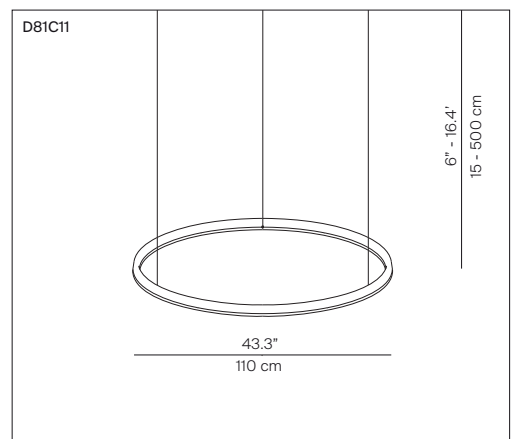

COMPENDIUM CIRCLE

design Daniel Rybakken, 2017

Type: Suspension

Lamps: LED 52W 3000K^(*) EEL: A
LED 75W 3000K^(*) EEL: A
LED 125W 3000K^(*) EEL: A

Product use: Indoor

Materials: Profile in painted extruded aluminum

Colors: Black, brass, aluminum

Description: Compendium family, Circle is a lamp with a poetic nature and an essential design, whose lightness is sustained by LED technology, installed to permit direct emission when pointed downward, or diffused light when aimed upward.

Rating:

Marking:

Reference code:	Structure		
	D81C07	1D810C070020	alu
		1D810C070001	black
		1D810C070030	brass
	D81C11	1D810C110020	alu
		1D810C110001	black
		1D810C110030	brass
	D81C20	1D810C200020	alu
		1D810C200001	black
		1D810C200030	brass
Ceiling rose			
for D81C07	D81/4	1D810/400000	60W dimmable push/DALI
for D81C11	D81/5	1D810/500000	100W dimmable push/DALI
for D81C20	D81/6	1D810/600000	150W dimmable push/DALI
Remote drivers			
for D81C07	D81/10	1D810/100000	60W dimmable push/DALI
for D81C11	D81/11	1D810/110000	100W dimmable push/DALI
for D81C20	D81/6	1D810/120000	150W dimmable push/DALI
Cover			
	D81/8	1D810/800002	optional remote drivers cover/plate for multiple configurations

^(*) The LED lamps cannot be changed in the luminaire.
Power consumption by device