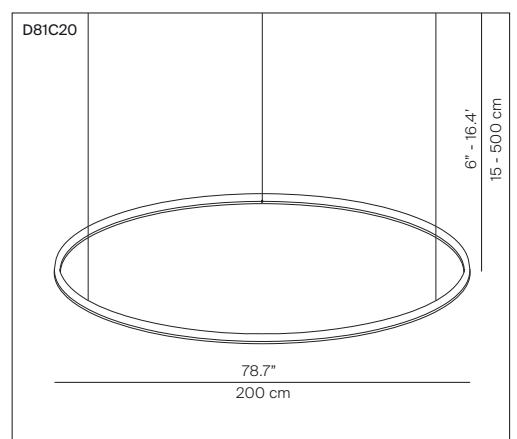

COMPENDIUM CIRCLE

design Daniel Rybakken, 2017

Type: Suspension

Lamps: LED 52W 3000K^(*) EEL: A
LED 75W 3000K^(*) EEL: A
LED 125W 3000K^(*) EEL: A

Product use: Indoor

Materials: Profile in painted extruded aluminum

Colors: Black, brass, aluminum

Description: Compendium family, Circle is a lamp with a poetic nature and an essential design, whose lightness is sustained by LED technology, installed to permit direct emission when pointed downward, or diffused light when aimed upward.

Rating:

Marking:

Reference code:	Structure		
	D81C07	1D810C070020	alu
		1D810C070001	black
		1D810C070030	brass
	D81C11	1D810C110020	alu
		1D810C110001	black
		1D810C110030	brass
	D81C20	1D810C200020	alu
		1D810C200001	black
		1D810C200030	brass
Ceiling rose			
for D81C07	D81/4	1D810/400000	60W dimmable push/DALI
for D81C11	D81/5	1D810/500000	100W dimmable push/DALI
for D81C20	D81/6	1D810/600000	150W dimmable push/DALI
Remote drivers			
for D81C07	D81/10	1D810/100000	60W dimmable push/DALI
for D81C11	D81/11	1D810/110000	100W dimmable push/DALI
for D81C20	D81/6	1D810/120000	150W dimmable push/DALI
Cover			
	D81/8	1D810/800002	optional remote drivers cover/plate for multiple configurations

^(*) The LED lamps cannot be changed in the luminaire.
Power consumption by device