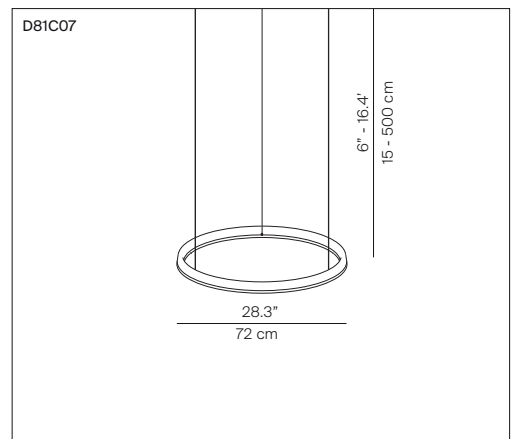

COMPENDIUM CIRCLE

design Daniel Rybakken, 2017

Type: Suspension

Lamps: LED 52W 3000K^(*) EEL: A
 LED 75W 3000K^(*) EEL: A
 LED 125W 3000K^(*) EEL: A

Product use: Indoor

Materials: Profile in painted extruded aluminum

Colors: Black, brass, aluminum

Description: Compendium family, Circle is a lamp with a poetic nature and an essential design, whose lightness is sustained by LED technology, installed to permit direct emission when pointed downward, or diffused light when aimed upward.

Rating:

Marking:

Reference code:	Structure		
	D81C07	1D810C070020	alu
		1D810C070001	black
		1D810C070030	brass
	D81C11	1D810C110020	alu
		1D810C110001	black
		1D810C110030	brass
	D81C20	1D810C200020	alu
		1D810C200001	black
		1D810C200030	brass
Ceiling rose			
for D81C07	D81/4	1D810/400000	60W dimmable push/DALI
for D81C11	D81/5	1D810/500000	100W dimmable push/DALI
for D81C20	D81/6	1D810/600000	150W dimmable push/DALI
Remote drivers			
for D81C07	D81/10	1D810/100000	60W dimmable push/DALI
for D81C11	D81/11	1D810/110000	100W dimmable push/DALI
for D81C20	D81/6	1D810/120000	150W dimmable push/DALI
Cover			
	D81/8	1D810/800002	optional remote drivers cover/plate for multiple configurations