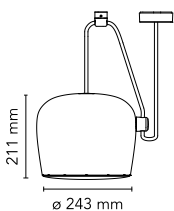

Aim

by Ronan & Erwan Bouroullec , 2013

Suspended light fitting. Body in varnished aluminium sheet, shade in photo-etched optical polycarbonate. Internal reflector in photo-etched ABS. Orientable body. Powered directly from mains. The LED can be dimmed with a «Triac for Led» dimmer approved by Flos.Flos does not respond in case of wrong electrical connection system installations. The cable has a useful length of 9 meters and thus the lamp can be suspended 3 meters from the ceiling. Multiple rose with capacity to connect up to 5 Aims also available.

Mounting	Pendant
Environment	Indoor
Weight	3,2 (x1 AIM) Kg
Light sources available	1 x Multichip LED 16W 895lm 2700K CRI90 [j]
Emergency	Without
Voltage	220-240V
Power	16W
Battery	No
Supply included	Yes

Cord Length	9000/3000 mm
Materials	ABS, Aluminum, Polycarbonate

Colors	<ul style="list-style-type: none"> ● F0090009 - White ● F0090030 - Black ● F0090026 - Anodized Brown
--------	---

Certificate	    
-------------	--