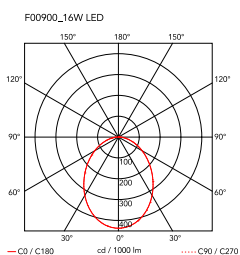

Mounting	Pendant
Environment	Indoor
Weight	3,2 (x1 AIM) Kg
Light sources available	1 x Multichip LED 16W 895lm 2700K CRI90 [j]
Emergency	Without
Voltage	220-240V
Power	16W
Battery	No
Supply included	Yes

Cord Length	9000/3000 mm
Materials	ABS, Aluminum, Polycarbonate

Colors	● F0090009 - White ● F0090030 - Black ● F0090026 - Anodized Brown

Certificate