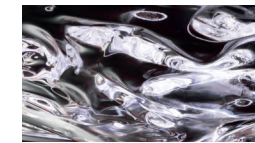

100M Bronze
100M Bronze

CORNICE FRAME | 2

Metallo
Metal

finitura/finish

100M Bronze
100M Bronze

CORPO SHADE | 3

Vetro Murano
Murano glass

Trasparente
Transparent