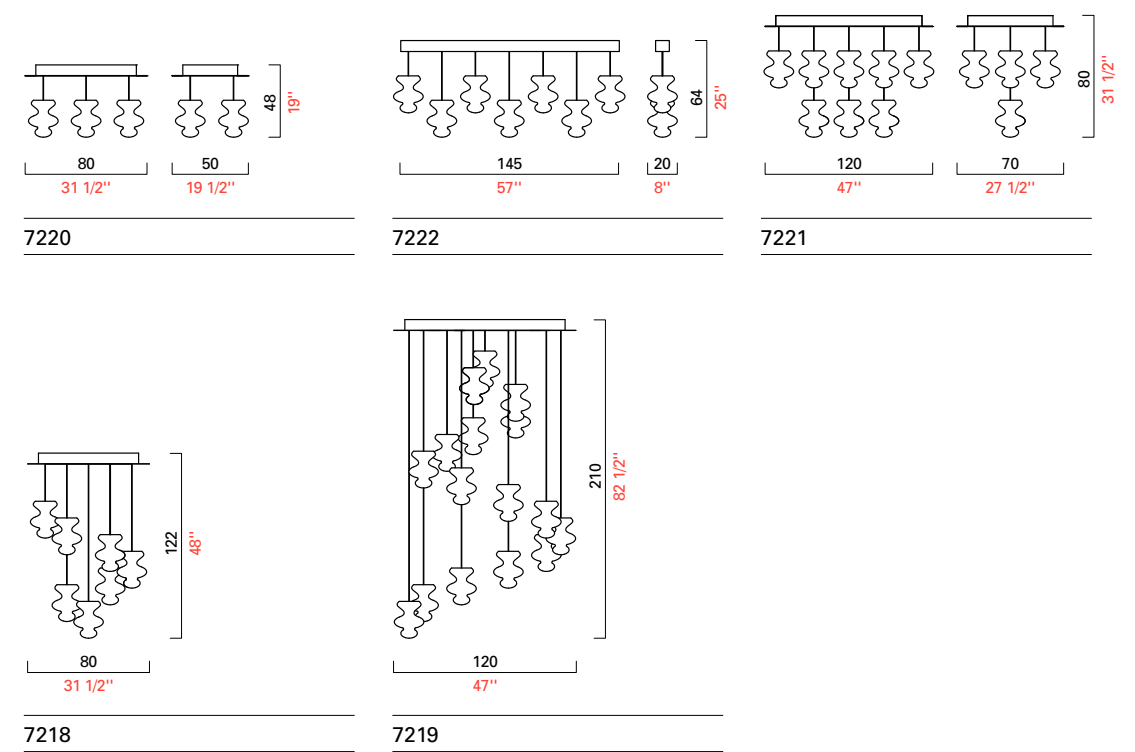

SPINN
 Modelli e misure
Models and sizes

Colori disponibili
Available colours

CC
 Cristallo
Crystal

OO
 Oro
Gold

Finiture
Finishing

CL
 Cromo Lucido
Polished Chrome

Collezione Collection	Codice Item	Tipo Type	Dimensioni e peso Dimensions and weight					Lampadine Bulbs			Dimmerabile Dimmable	Lampadine include Bulbs included	Classe energetica Energy class	Finiture Finishing	Certificazioni Certification Marks
			H	L	P	Ø	kg	N	Tipo	W					
			cm	cm	cm	cm		N	Type	W					
			H	W	D	Ø	lb								
			in	in	in	in									
Spinn Barovier&Toso (2013)	7218		122 48			80 31 1/2	25 55	5+7	*GU5.3+ *G4	5+7 5+7	D	*GU5.3+ *G4	(16)	CL	UL
	7219		210 82 1/2			120 47	55 121	9+16	*GU5.3+ *G4	5+7 5+7	D	*GU5.3+ *G4	(16)	CL	UL
	7220		48 19	80 31 1/2	50 19 1/2		23 51	5+6	*GU5.3+ *G4	5+7 5+7	D	*GU5.3+ *G4	(16)	CL	UL
	7221		80 31 1/2	120 47	70 27 1/2		45 99	8+15	*GU5.3+ *G4	5+7 5+7	D	*GU5.3+ *G4	(16)	CL	UL
	7222		64 25	145 57	20 8		14 31	6+7	*GU5.3+ *G4	5+7 5+7	D	*GU5.3+ *G4	(16)	CL	UL

● Incandescenza
Incandescent

● Alogena
Halogen

● Led
Led

● Led 12V
Led 12V

Simboli Symbols

Lampada da tavolo
Table lamp

Lampada da terra
Floor lamp

Lampada da parete
Wall sconce