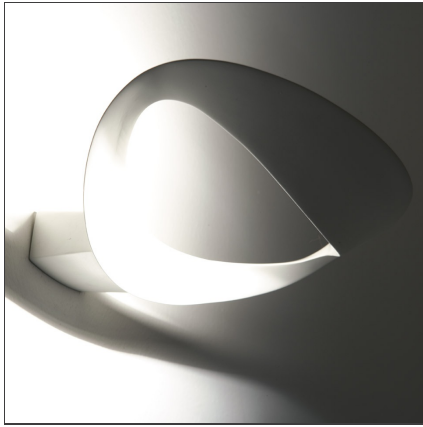

Mesmeri - White

IP20

Dimmerable: + -

DESIGN BY

Eric Solè

TECHNICAL DRAWINGS

FEATURES

Article Code:	0916010A	Material:	Aluminium
Colour:	White	Series:	Design
Installation:	Wall	Area contract:	Hospitality, null, Residential
Environment:	Indoor	Emission:	Indirect

DIMENSIONS

Length:	cm 34
Width:	cm 22.1
Height:	cm 7.9
Base Width:	cm 8.2

NOT INCLUDED SOURCES

Category:	HALO	Color Rendering:	1a
Number:	1	Color temperature (K):	3000K
Watt:	230W		
Lbs:	Qt-de12		
Socket:	R7s		
Duration (h):	2000h		