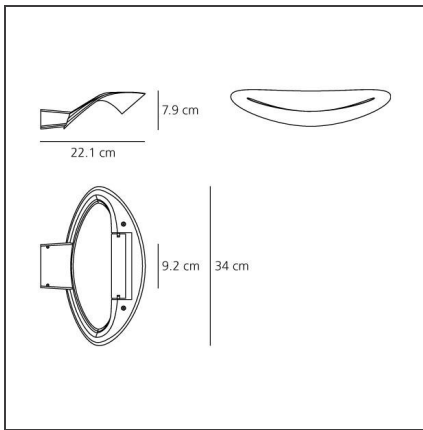

Mesmeri - White

IP20

Dimmerable: + -

DESIGN BY

Eric Solè

TECHNICAL DRAWINGS

FEATURES

Article Code:	0916010A	Material:	Aluminium
Colour:	White	Series:	Design
Installation:	Wall	Area contract:	Hospitality, null, Residential
Environment:	Indoor	Emission:	Indirect

DIMENSIONS

Length:	cm 34
Width:	cm 22.1
Height:	cm 7.9
Base Width:	cm 8.2

NOT INCLUDED SOURCES

Category:	HALO	Color Rendering:	1a
Number:	1	Color temperature (K):	3000K
Watt:	230W		
Lbs:	Qt-de12		
Socket:	R7s		
Duration (h):	2000h		