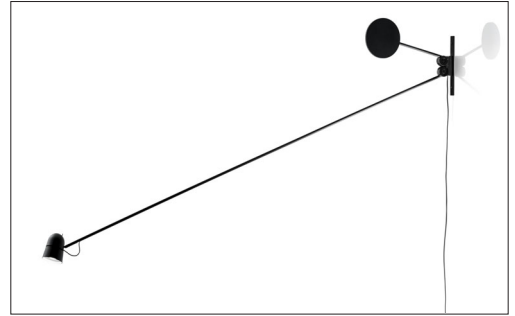

COUNTERBALANCE

design Daniel Rybakken, 2012

**LUCE
PLAN**

Type: Wall
Light source: LED 16W 2700K⁽¹⁾ EEL: A++
step dimmer (0%/50%/100%)
Product use: Indoor
Materials: Head in aluminium, stem and counterweight in steel
Colors: Black, white

Description: An object that seems to defy the laws of physics. Oriented at will in space, the essential counterbalance led lamp evokes – with its variable posture – the dynamic equilibrium of a sculptural mobile equipped with a fluid balancing system using gear wheels. The counterweight compensates for the movements of the long arm and ensures the stability of the diffuser. The lamp is made in black painted steel, with a vaulted aluminium top.

Certification:

Reference code: 1D73N0000001 black
1D73N0000003 white