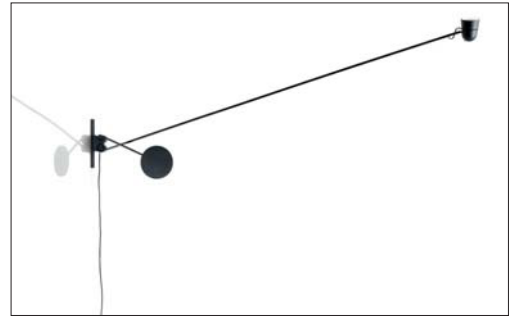

COUNTERBALANCE

design Daniel Rybakken, 2012

**LUCE
PLAN**

Type: Wall
Light source: LED 16W 2700K⁽¹⁾ EEL: A++
step dimmer (0%/50%/100%)
Product use: Indoor
Materials: Head in aluminium, stem and counterweight in steel
Colors: Black, white

Description: An object that seems to defy the laws of physics. Oriented at will in space, the essential counterbalance led lamp evokes – with its variable posture – the dynamic equilibrium of a sculptural mobile equipped with a fluid balancing system using gear wheels. The counterweight compensates for the movements of the long arm and ensures the stability of the diffuser. The lamp is made in black painted steel, with a vaulted aluminium top.

Certification:

Reference code: 1D73N0000001 black
1D73N0000003 white