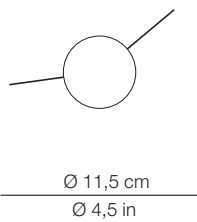

## DIMENSIONI - DIMENSIONS

Front view

Side view

## IMBALLO - PACKAGING

Volume: 0,0095 m<sup>3</sup> / 0,336 ft<sup>3</sup>  
Gross weight: 1,95 kg / 4,29 lbs

Volume: 0,007 m<sup>3</sup> / 0,25 ft<sup>3</sup>  
Gross weight (marbles): 1,72 kg / 3,784 lbs  
Gross weight (onyx): 1,49 kg / 3,278 lbs