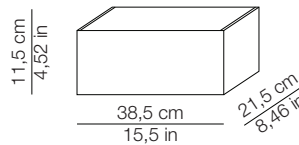

## DIMENSIONI - DIMENSIONS

Front view

Side view

## IMBALLO - PACKAGING

Volume: 0,0095 m<sup>3</sup> / 0,336 ft<sup>3</sup>  
Gross weight: 1,95 kg / 4,29 lbs

Volume: 0,007 m<sup>3</sup> / 0,25 ft<sup>3</sup>  
Gross weight (marbles): 1,72 kg / 3,784 lbs  
Gross weight (onyx): 1,49 kg / 3,278 lbs