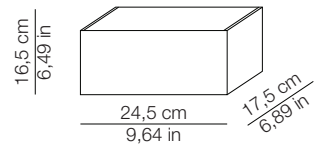

## DIMENSIONI - DIMENSIONS

Front view

Side view

## IMBALLO - PACKAGING

Volume: 0,0095 m<sup>3</sup> / 0,336 ft<sup>3</sup>  
Gross weight: 1,95 kg / 4,29 lbs

Volume: 0,007 m<sup>3</sup> / 0,25 ft<sup>3</sup>  
Gross weight (marbles): 1,72 kg / 3,784 lbs  
Gross weight (onyx): 1,49 kg / 3,278 lbs