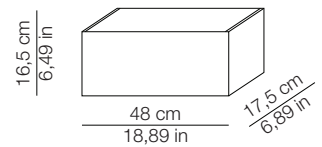

## DIMENSIONI - DIMENSIONS

Front view

Side view

## IMBALLO - PACKAGING

Volume: 0,0095 m<sup>3</sup> / 0,336 ft<sup>3</sup>  
Gross weight: 2,41 kg / 5,302 lbs

Volume: 0,014 m<sup>3</sup> / 0,489 ft<sup>3</sup>  
Gross weight (marble): 2,88 kg / 6,336 lbs  
Gross weight (onyx): 2,44 kg / 5,368 lbs