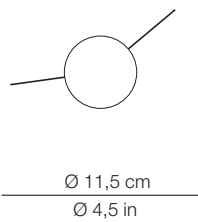

## DIMENSIONI - DIMENSIONS

Front view

Side view

## IMBALLO - PACKAGING

Volume: 0,0095 m<sup>3</sup> / 0,336 ft<sup>3</sup>  
Gross weight: 2,41 kg / 5,302 lbs

Volume: 0,014 m<sup>3</sup> / 0,489 ft<sup>3</sup>  
Gross weight (marble): 2,88 kg / 6,336 lbs  
Gross weight (onyx): 2,44 kg / 5,368 lbs