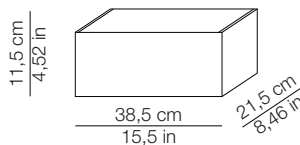

## DIMENSIONI - DIMENSIONS

Front view

Side view

## IMBALLO - PACKAGING

Volume: 0,0095 m<sup>3</sup> / 0,336 ft<sup>3</sup>  
Gross weight: 2,90 kg / 6,38 lbs

Volume: 0,014 m<sup>3</sup> / 0,489 ft<sup>3</sup>  
Gross weight (marble): 3,83 kg / 8,426 lbs  
Gross weight (onyx): 3,22 kg / 7,084 lbs