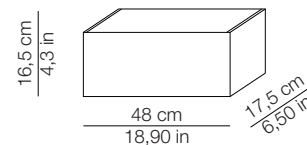

## DIMENSIONI - DIMENSIONS

Front view

Side view

## IMBALLO - PACKAGING

Volume: 0,0095 m<sup>3</sup> / 0,336 ft<sup>3</sup>  
Gross weight: 2,90 kg / 6,38 lbs

Volume: 0,014 m<sup>3</sup> / 0,489 ft<sup>3</sup>  
Gross weight (marble): 3,83 kg / 8,426 lbs  
Gross weight (onyx): 3,22 kg / 7,084 lbs