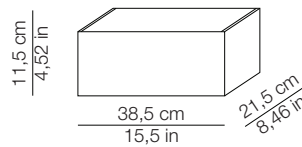

## DIMENSIONI - DIMENSIONS

Front view

Side view

## IMBALLO - PACKAGING

Volume: 0,0095 m<sup>3</sup> / 0,336 ft<sup>3</sup>  
Gross weight: 2,41 kg / 5,302 lbs

Volume: 0,014 m<sup>3</sup> / 0,489 ft<sup>3</sup>  
Gross weight (marble): 2,88 kg / 6,336 lbs  
Gross weight (onyx): 2,44 kg / 5,368 lbs