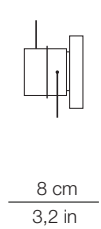

## DIMENSIONI - DIMENSIONS

Front view

Side view

## IMBALLO - PACKAGING

Volume: 0,0095 m<sup>3</sup> / 0,336 ft<sup>3</sup>  
Gross weight: 1,95 kg / 4,29 lbs

Volume: 0,007 m<sup>3</sup> / 0,25 ft<sup>3</sup>  
Gross weight (marbles): 1,72 kg / 3,784 lbs  
Gross weight (onyx): 1,49 kg / 3,278 lbs