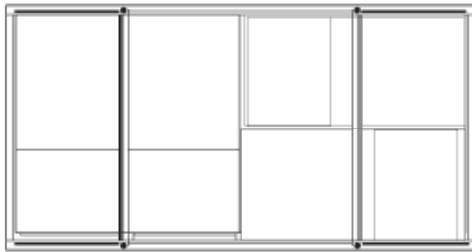

# Gazebo per esterno Toku

*Toku Outdoor Pavilion*

Design: V. Van Duysen

CA19A

395  
155"

26  
10"

228  
90"

206  
81"

CA19D

206  
81"

26  
10"

228  
90"

206  
81"