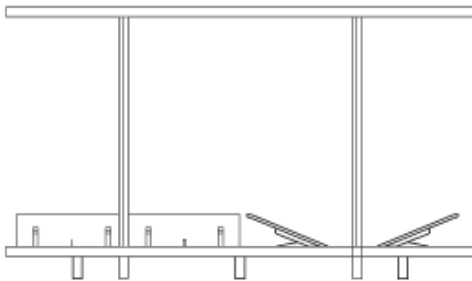

# Gazebo per esterno Toku

*Toku Outdoor Pavilion*

Design: V. Van Duysen

CA19A

395  
155"

26  
10"

228  
90"

206  
81"

CA19D

206  
81"

26  
10"

228  
90"

206  
81"