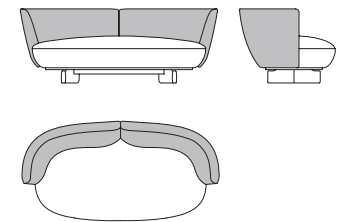

52563
Divanetto rivestimento tessuto o pelle
(seduta/schienale anche 2 varianti di tessuto)
Small sofa fabric or leather upholstery
(seat/back also in 2 different fabrics)
cm 180 x 91 x h 65
in 70 7/8 x 35 7/8 x h 25 1/2

52565
Dormeuse sinistra schienale in pelle,
seduta tessuto o pelle
Left dormeuse leather backrest,
seat in fabric or leather
cm 168 x 91 x h 65
in 66 1/8 x 35 7/8 x h 25 1/2

52566
Dormeuse destra schienale in pelle,
seduta tessuto o pelle
Right dormeuse leather backrest,
seat in fabric or leather
cm 168 x 91 x h 65
in 66 1/8 x 35 7/8 x h 25 1/2

52567
 Dormeuse vis-à-vis schienale in pelle,
 seduta tessuto o pelle
Vis-à-vis dormeuse leather backrest,
seat in fabric or leather
 cm 181 x 76 x h 68
 in 71 1/4 x 30 x h 26 3/4

52580
 Dormeuse vis-à-vis schienale in pelle,
 seduta tessuto o pelle
Vis-à-vis dormeuse leather backrest,
seat in fabric or leather
 cm 178 x 107 x h 65
 in 70 x 42 1/8 x 25 5/8

52569
 Day bed schienale in pelle,
 seduta tessuto o pelle
Day bed leather backrest,
seat in fabric or leather
 cm 172 x 76 x h 68
 in 67 3/4 x 30 x h 26 3/4

52568
 Divanetto schienale in pelle,
 seduta tessuto o pelle
Small sofa, leather backrest,
seat in fabric or leather
 cm 180 x 91 x h 65
 in 70 7/8 x 35 7/8 x h 25 1/2