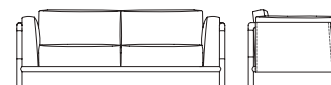

SF **66530**
Divano a due posti rivestimento tessuto o pelle
Two-seat sofa fabric or leather upholstery
cm 200 x 93 x h 74
in 78 3/4 x 36 5/8 x h 29 1/8

SF **66531**
Divano a due posti esterno in pelle, cuscini in tessuto o pelle
Two-seat sofa external in leather, fabric or leather cushions
cm 200 x 93 x h 74
in 78 3/4 x 36 5/8 x h 29 1/8