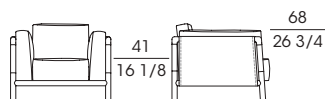

SF **66500**
Poltrona rivestimento tessuto o pelle
Armchair fabric or leather upholstery
cm 96 x 93 x h 74
in 37 3/4 x 36 5/8 x h 29 1/8

SF **66501**
Poltrona esterno in pelle, cuscini in tessuto o pelle
Armchair external in leather, fabric or leather cushions
cm 96 x 93 x h 74
in 37 3/4 x 36 5/8 x h 29 1/8

SF **66530**
Divano a due posti rivestimento tessuto o pelle
Two-seat sofa fabric or leather upholstery
cm 200 x 93 x h 74
in 78 3/4 x 36 5/8 x h 29 1/8

SF **66531**
Divano a due posti esterno in pelle, cuscini in tessuto o pelle
Two-seat sofa external in leather, fabric or leather cushions
cm 200 x 93 x h 74
in 78 3/4 x 36 5/8 x h 29 1/8

SF **66510**
Divano a due posti rivestimento tessuto o pelle
Two-seat sofa fabric or leather upholstery
cm 240 x 93 x h 74
in 94 1/2 x 36 5/8 x h 29 1/8

SF **66511**
Divano a due posti esterno in pelle, cuscini in tessuto o pelle
Two-seat sofa external in leather, fabric or leather cushions
cm 240 x 93 x h 74
in 94 1/2 x 36 5/8 x h 29 1/8