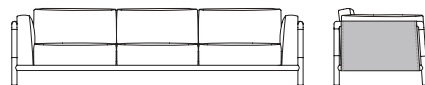

SF **66521**
Divano a tre posti esterno in pelle, cuscini in tessuto o pelle
Three-seat sofa external in leather, fabric or leather cushions
cm 280 x 93 x h 74
in 110 1/4 x 36 5/8 x h 29 1/8