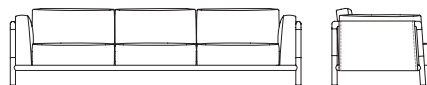

SF **66530**
Divano a due posti rivestimento tessuto o pelle
Two-seat sofa fabric or leather upholstery
cm 200 x 93 x h 74
in 78 3/4 x 36 5/8 x h 29 1/8

SF **66531**
Divano a due posti esterno in pelle, cuscini in tessuto o pelle
Two-seat sofa external in leather, fabric or leather cushions
cm 200 x 93 x h 74
in 78 3/4 x 36 5/8 x h 29 1/8

SF **66510**
Divano a due posti rivestimento tessuto o pelle
Two-seat sofa fabric or leather upholstery
cm 240 x 93 x h 74
in 94 1/2 x 36 5/8 x h 29 1/8

SF **66511**
Divano a due posti esterno in pelle, cuscini in tessuto o pelle
Two-seat sofa external in leather, fabric or leather cushions
cm 240 x 93 x h 74
in 94 1/2 x 36 5/8 x h 29 1/8