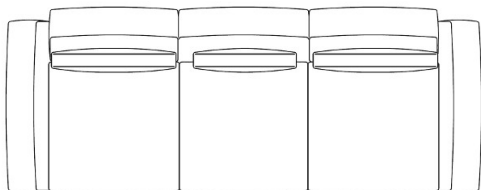

Furniture Specification

Project: Tomassini Arredamenti Display

Item: Sofa
Qty: 1

Name: Soft Dream

Description: Sofa with metal feet, structure covered in hide leather and main body covered in fabric, including n.2 cushions cm.63x55 and n.1 cushion cm.52x48.

Dimension: Cm.240x94x69h

Finish: Feet in bronze finish; structure covered in dark brown hide leather; covered in rope coloured fabric.

Manufacturer: Flexform

Additional specification: Fillings and coverings are in accordance with Italian regulations. Any fireproofing or other treatment required by law in other countries must be requested upon ordering and is the responsibility of the final customer.

Sample / Image Reference (Main Picture is indicative)

Note:

Rope coloured fabric

Dark brown hide leather

Bronze