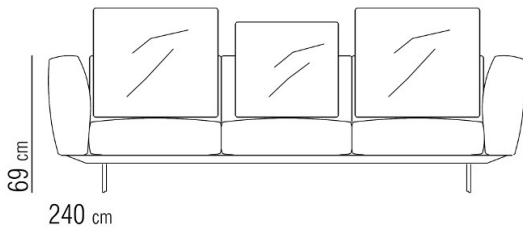

Dark brown hide leather