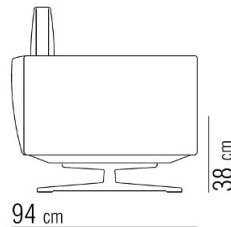

Dark brown hide leather