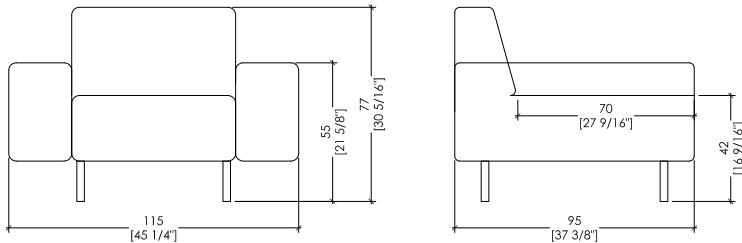

DIVANO PRESTO

“Orchestra System” Collection design Bartoli Design

POLTRONA / **ARMCHAIR**