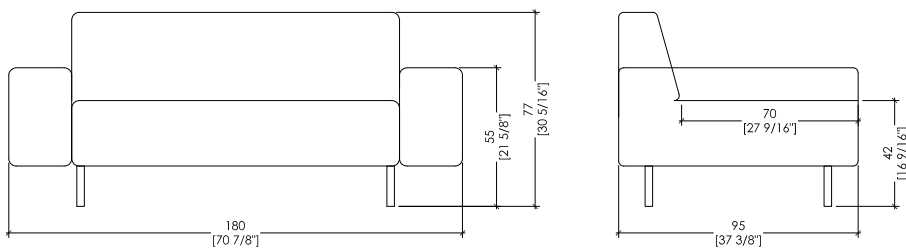

BEDIF
FEREN
TBEUN
IQUE

DIVANO PRESTO

“Orchestra System” Collection design Bartoli Design

POLTRONA / **ARMCHAIR**

DIVANO 2 POSTI / **2 SEATS SOFA**

DIVANO 3 POSTI / **3 SEATS SOFA**

DIVANO 4 POSTI / **4 SEATS SOFA**