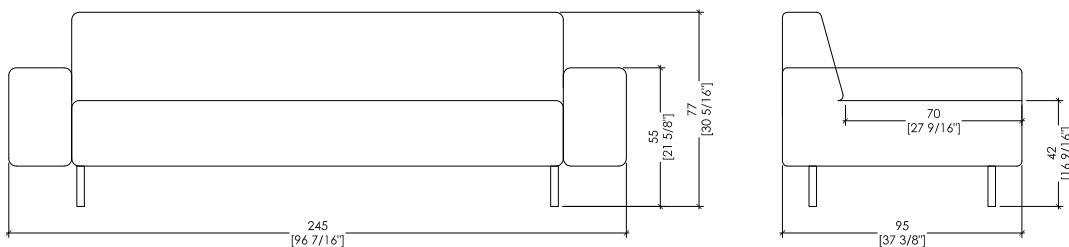

BEDIF
FEREN
TBEUN
IQUE

DIVANO PRESTO

“Orchestra System” Collection design Bartoli Design

POLTRONA / **ARMCHAIR**

DIVANO 2 POSTI / **2 SEATS SOFA**

DIVANO 3 POSTI / **3 SEATS SOFA**

DIVANO 4 POSTI / **4 SEATS SOFA**