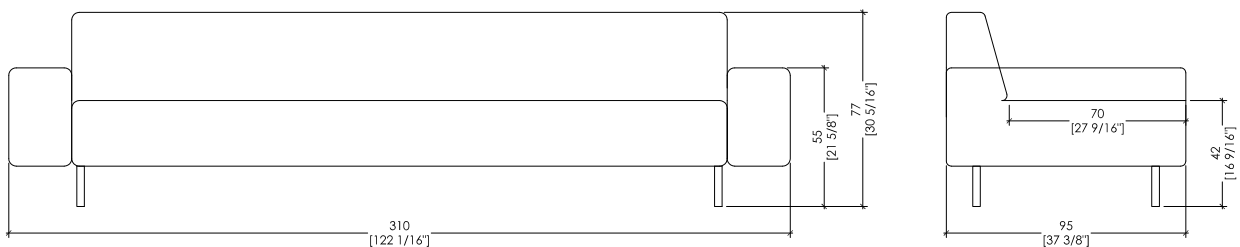

BEDIF
FEREN
TBEUN
IQUE

DIVANO PRESTO

“Orchestra System” Collection design Bartoli Design

POLTRONA / **ARMCHAIR**

DIVANO 2 POSTI / **2 SEATS SOFA**

DIVANO 3 POSTI / **3 SEATS SOFA**

DIVANO 4 POSTI / **4 SEATS SOFA**