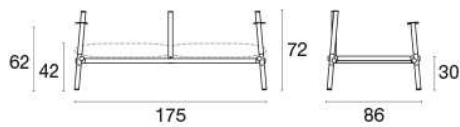

Two seats sofa - Terramare

Description

Code: 730+C/729

Type: Sofa

Line: Terramare

Collection: Advanced

23 200/92 24 200/95 27 200/94 41 200/93 85 200/93

Technical data

Weight: 30,90 Kg

Width: 94 cm

Depth: 86 cm

Height: 72 cm

Static Load: 200 Kg

Seat Back Cushion: Yes