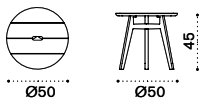

→ 4

- KNTCTT1 Teak
- KNTCTT5 Pickled teak

- COVER126 Rain cover Ø 52 h43

Dining chair