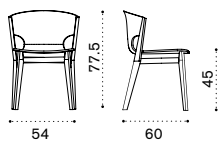

→ 6,5

- KNSSET1R70 Teak + rope lava grey
- KNSSET5R71 Pickled teak + rope light grey

- COVER127 Rain cover 55 x 62 h73