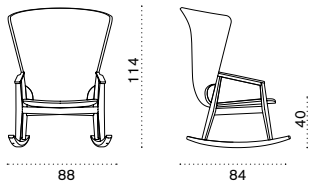

Rocking armchair

- KNPLH2RKT1R70 Teak + rope lava grey
- KNPLH2RKT5R71 Pickled teak + rope light grey

- KNCULBPLA28 Cushion, lumbar, black stone
- KNCULBPLA24 Cushion, lumbar, nature grey
- KNCULBPLPP53 Cushion, lumbar, red diamonds
- COVER132 Rain cover 89 x 79 h109

Footstool

- KNFTT1R70 Teak + rope lava grey
- KNFTT5R71 Pickled teak + rope light grey

- COVER133 Rain cover 65 x 50 h34