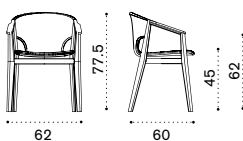

Dining armchair

→ 7

- KNPDT1R70 Teak + rope lava grey
- KNPDT5R71 Pickled teak + rope light grey

- COVER128 Rain cover 63 x 62 h73