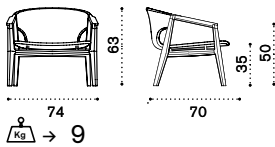

Knit

Lounge armchair