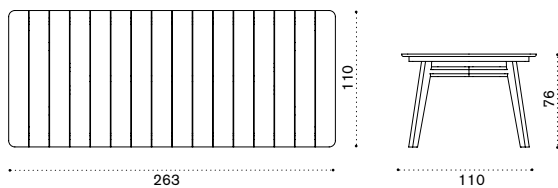

XL rectangular dining table 263x110

→ 95 → 10

- KNTPRM2T1 Teak
- KNTPRM2T5 Pickled teak

1. ---
2. COVER220 Rain cover 264 x 111 h75