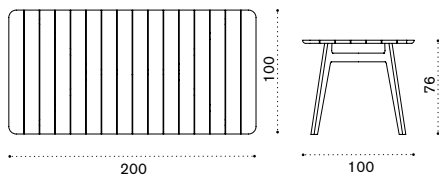

Rectangular dining table 200x100

→ 70 → 6-8

- KNTPRM1T1 Teak
- KNTPRM1T5 Pickled teak

1. ---
2. COVER125 Rain cover 201 x 101 h75