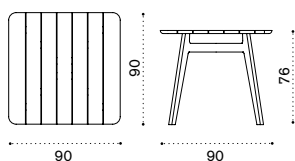

Knit

Square dining table 90x90

→ 17 → 4

Item

Description

1. KNTPQT1 Teak
   - KNTPQT5 Pickled teak
2. ---
3. COVER124 Rain cover 91 x 91 h75