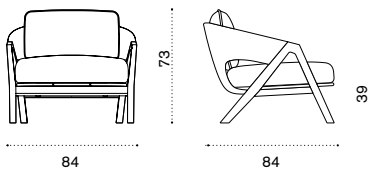

Armchair

→ 21

- KNPLH1T1R70 Teak + rope lava grey
- KNPLH1T5R71 Pickled teak + rope light grey

- KNCUPLH1PP51 Cushions, (seat+back) Lava
- KNCUPLH1PP50 Cushions, (seat+back) Corda
- KNCUPLH1PP52 Cushions, (seat+back) Chess
- COVER513 Rain cover 86 x 86 h67

Lumbar cushion

- KNCUDCM1PP53 Lumbar, 46x27, red diamonds
- KNCUDCM2PP53 n. 2 lumbars, 74x27, red diamonds