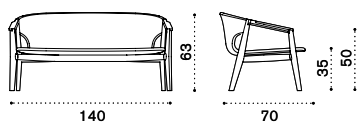

→ 16

- KND2T1R70 Teak + rope lava grey
- KND2T5R71 Pickled teak + rope light grey

- KNCULBD2A28 n. 2 cushions, lumbar, black stone
- KNCULBD2A24 n. 2 cushions, lumbar, nature grey
- KNCULBD2PP53 n. 2 cushions, lumbar, red diamonds
- COVER134 Rain cover 141 x 71 h62