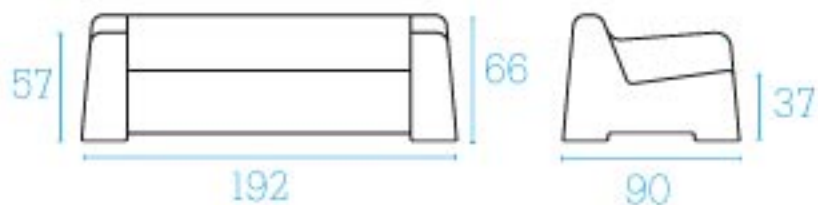

## Description

**Cod.:** 586

**Type:** Sofa

**Line:** Advanced

**Frame:** Steel

## Technical Data

**Weight in kg:** 25,2

**L / P / H in cm:** 192 / 90 / 66

200  
KG