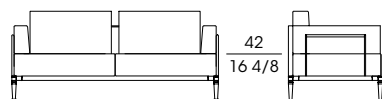

SF **87050**  
Divano  
Sofa  
cm 185 x 82 x h 80  
in 72 7/8 x 32 1/4 x h 31 1/2

SF **87051**  
Divano con doga destra  
Sofa with right slat  
cm 211 x 82 x h 80  
in 83 x 32 1/4 x h 31 1/2

SF **87052**  
Divano con doga sinistra  
Sofa with left slat  
cm 211 x 82 x h 80  
in 83 x 32 1/4 x h 31 1/2

SF **87053**  
Cuscino schienale, profilo in ecopelle  
Backrest cushion, piping in eco-leather  
cm 73 x 16 x h 38  
in 28 3/4 x 6 3/8 x h 15

SF **87054**  
Divano con braccioli  
Sofa with armrests  
cm 185 x 82 x h 80  
in 72 7/8 x 32 1/4 x h 31 1/2