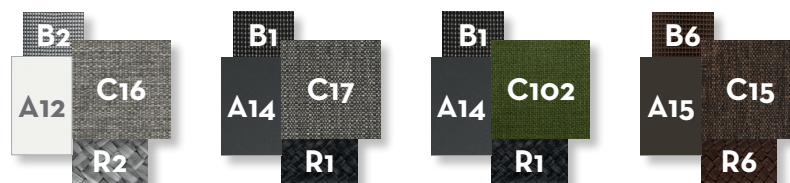

### Finishing

Aluminium frame .....

Syntetic elastic belt .....

Fabric cushions .....

Syntetic rope .....

Top table Iroko wood

SOFA / CODE: COTDIV

KG 22,0

unit 1  
1.25 mc

LIVING ARMCHAIR / CODE: COTPL

KG 11,0

unit 1  
0.65 mc

LOUNGE ARMCHAIR / CODE: COTPLON

KG 12,0

unit 1  
0.82 mc

POUF / CODE: COTPUF

KG 8,0

unit 1  
0.32 mc

SUNBED / CODE: COTLET

SIDE TABLE 60X60 / CODE: COTTL

COFFEE TABLE 120X60 / CODE: COTTC60

COFFEE TABLE 120X120 / CODE: COTTC120