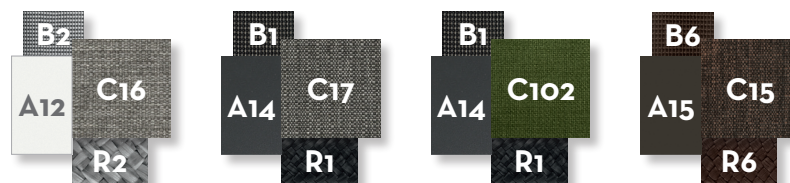

LIVING ARMCHAIR / CODE: COTPL

KG 11,0

unit 1
0.65 mc