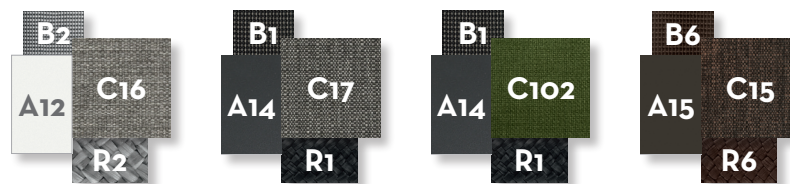

### Finishing

Aluminium frame .....

Syntetic elastic belt .....

Fabric cushions .....

Syntetic rope .....

Top table Iroko wood

SOFA / CODE: COTDIV

KG 22,0

unit 1  
1.25 mc

LIVING ARMCHAIR / CODE: COTPL

KG 11,0

unit 1  
0.65 mc

LOUNGE ARMCHAIR / CODE: COTPLON

KG 12,0

unit 1  
0.82 mc

POUF / CODE: COTPUF

KG 8,0

unit 1  
0.32 mc

SUNBED / CODE: COTLET

SIDE TABLE 60X60 / CODE: COTTL

COFFEE TABLE 120X60 / CODE: COTTC60

COFFEE TABLE 120X120 / CODE: COTTC120