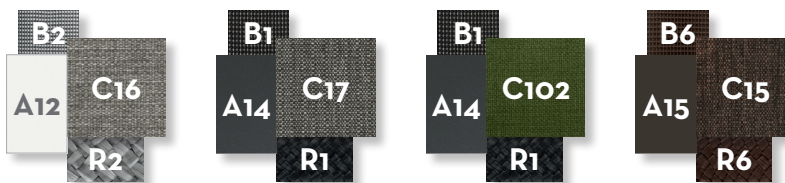

### Finishing

Aluminium frame .....

Syntetic elastic belt .....

Fabric cushions .....

Syntetic rope .....

Top table Iroko wood

SOFA / CODE: COTDIV

KG 22,0

unit 1  
1.25 mc

LIVING ARMCHAIR / CODE: COTPL

KG 11,0

unit 1  
0.65 mc

LOUNGE ARMCHAIR / CODE: COTPLON

KG 12,0

unit 1  
0.82 mc

POUF / CODE: COTPUF

KG 8,0

unit 1  
0.32 mc

SUNBED / CODE: COTLET

SIDE TABLE 60X60 / CODE: COTTL

COFFEE TABLE 120X60 / CODE: COTTC60

COFFEE TABLE 120X120 / CODE: COTTC120