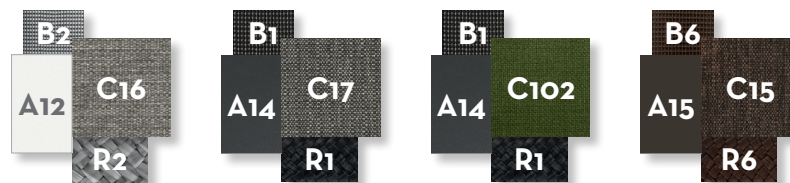

SOFA / CODE: COTDIV

KG 22,0

unit 1
1.25 mc