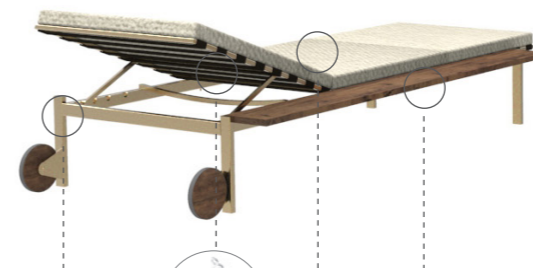

S7
Travertino Titanio

L8
Iroko

Cover

Quick dry foam

Removable lining

Water resistant

Breathable fabric

Polyester belts