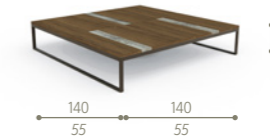

#Casildacollection

Materials

Frame: Inox / Stainless Steel .....

I2

Testa di moro spazzolato
Brushed dark brown

I3

Oro spazzolato
Brushed gold

Listello / Slat .....

S1

Travertino Silver

S7

Travertino Titanio

L8

Iroko

Cover

MODELLO/ TYPE
TAVOLO CAFFÈ 100X100
COFFEE TABLE 100X100

CODICE/ CODE
CASITC100

29kg 0.23mc 1 units

STRUTTURA/FRAME

PIANO/TOP

MODELLO/ TYPE
TAVOLO CAFFÈ 70X140
COFFEE TABLE 70X140

CODICE/ CODE
CASITC70

28kg 0.31mc 1 units

STRUTTURA/FRAME

PIANO/TOP

MODELLO/ TYPE
TAVOLO CAFFÈ 140X140
COFFEE TABLE 140X140

CODICE/ CODE
CASITC140

55kg 0.62mc 1 units

STRUTTURA/FRAME

PIANO/TOP

MODELLO/ TYPE
TAVOLO 150X150
TABLE 150X150

CODICE/ CODE
CASITP150

62kg 0.75mc 1 units

STRUTTURA/FRAME

PIANO/TOP

MODELLO/ TYPE
TAVOLO 200X100
TABLE 200X100

CODICE/ CODE
CASITP200

60kg 0.71mc 1 units

STRUTTURA/FRAME

PIANO/TOP