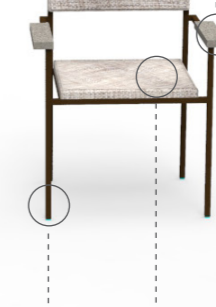

C75
Bianco
White

Listello / Slat

S1
Travertino Silver

S7
Travertino Titanio

L8
Iroko

Quick dry foam

Water resistant

Breathable fabric