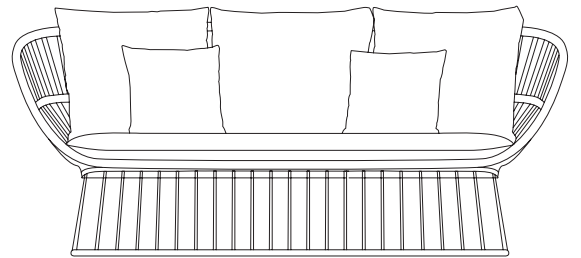

3 Seater sofa
by Doshi Levien

kettal

3 Seater sofa

Designer
Doshi Levien

Collection
Cala

Reference
KS2700800

1/5

'Cala' is a high backed armchair inspired by the iconic Emanuelle. The chair has a majestic spatial presence with transparent and light surfaces. The open weave of the rope provides a latticed window for visual privacy while maintaining a connection to the natural elements. 'Cala' may be used for outdoor dining as well as a chair to lounge in. The wide selection of metal coatings, rope colours and cushion fabrics offer many possibilities to tailor the identity of the chair to suit different projects.

cm/inch

89/35

36/14,1

cm/inch

87/34,2

230/90,6

kettal

3 Seater sofa