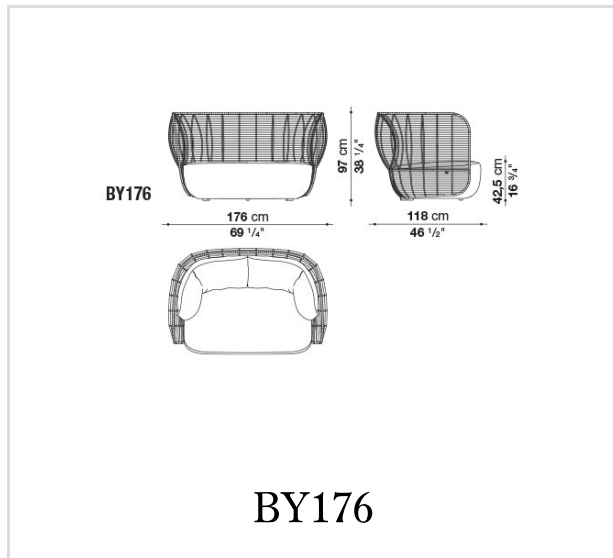

Cover

fabric in limited categories

Technical drawings

B&B Italia reserves the right to make technological and aesthetic improvements to its models, including changes to the sizes and materials, without notice. The technical drawings do not define the details of the product. The measurements shown are indicative and may undergo changes. In particular, the dimensions relevant to the padded parts are subject to usage tolerances over time caused by the normal adjustment of the padding. For the specific information, please contact the dealer closest to you.