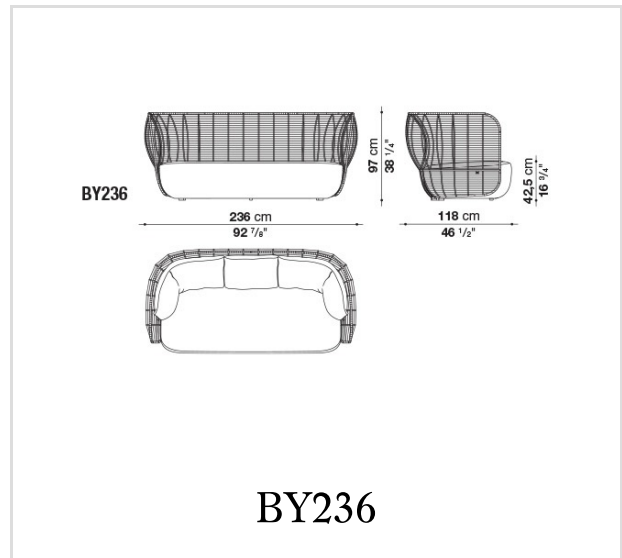

Cover

fabric in limited categories

Technical drawings

B&B Italia reserves the right to make technological and aesthetic improvements to its models, including changes to the sizes and materials, without notice. The technical drawings do not define the details of the product. The measurements shown are indicative and may undergo changes. In particular, the dimensions relevant to the padded parts are subject to usage tolerances over time caused by the normal adjustment of the padding. For the specific information, please contact the dealer closest to you.