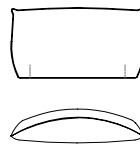

SF 88021
Cuscino seduta profilo in ecopelle
Seat cushion piping in eco-leather
cm 90 x 75 x h 20
in 35 1/2 x 29 1/2 x h 4 7/8

1. **SF 88030**
   C Cuscino schienale, profilo in ecopelle
   Backrest cushion, piping in eco-leather
   cm 95 x 30 x h 52
   in 37 1/2 x 11 7/8 x h 20 1/2