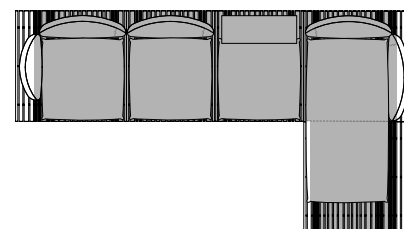

88083
Velo ombreggiante struttura pelle
Shading cover leather frame

88093
Velo ombreggiante struttura metallo
Shading cover metal frame

APSARA
09