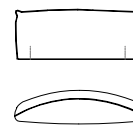

**SF 88020**  
Cuscino seduta profilo in ecopelle  
Seat cushion piping in eco-leather  
cm 90 x 90 x h 20  
in 35 1/2 x 35 1/2 x h 4 7/8

**SF 88021**  
Cuscino seduta profilo in ecopelle  
Seat cushion piping in eco-leather  
cm 90 x 75 x h 20  
in 35 1/2 x 29 1/2 x h 4 7/8

**SF 88022**  
Cuscino seduta doppio per divano,  
profilo in ecopelle  
Double seat cushion for sofa,  
piping in eco-leather  
cm 180 x 90 x h 20  
in 70 7/8 x 35 1/2 x h 4 7/8

# APSARA

- SF 88023**  
**C** Cuscino seduta doppio per chaise longue, profilo in ecopelle  
*Double seat cushion for chaise longue, piping in eco-leather*  
 cm 180 x 90 x h 20  
 in 70 7/8 x 35 1/2 x h 4 7/8

- SF 88024**  
**C** Cuscino seduta per chaise longue, profilo in ecopelle  
*Seat cushion for chaise longue, piping in eco-leather*  
 cm 135 x 90 x h 20  
 in 53 1/8 x 35 1/2 x h 4 7/8

- SF 88030**  
**C** Cuscino schienale, profilo in ecopelle  
*Backrest cushion, piping in eco-leather*  
 cm 95 x 30 x h 52  
 in 37 1/2 x 11 7/8 x h 20 1/2