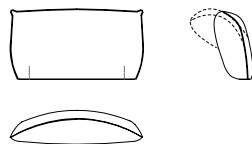

# APSARA

- SF 88023**  
**C** Cuscino seduta doppio per chaise longue, profilo in ecopelle  
*Double seat cushion for chaise longue, piping in eco-leather*  
 cm 180 x 90 x h 20  
 in 70 7/8 x 35 1/2 x h 4 7/8

- SF 88024**  
**C** Cuscino seduta per chaise longue, profilo in ecopelle  
*Seat cushion for chaise longue, piping in eco-leather*  
 cm 135 x 90 x h 20  
 in 53 1/8 x 35 1/2 x h 4 7/8

- SF 88030**  
**C** Cuscino schienale, profilo in ecopelle  
*Backrest cushion, piping in eco-leather*  
 cm 95 x 30 x h 52  
 in 37 1/2 x 11 7/8 x h 20 1/2

- SF 88031**  
**C** Cuscino bracciolo lungo, profilo in ecopelle  
*Long armrest cushion, piping in eco-leather*  
 cm 95 x 30 x h 37  
 in 37 1/2 x 11 7/8 x h 14 1/2

- SF 88032**  
**C** Cuscino bracciolo corto, profilo in ecopelle  
*Short armrest cushion, piping in eco-leather*  
 cm 70 x 30 x h 37  
 in 27 1/2 x 11 7/8 x h 14 1/2