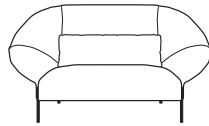

Legs in matt black steel Ø 18 mm.

COMFORT

Settee and love seat : suspension of seat and back via elastic webbing. Structure of seat in high resilience Bultex foam (38 kg/m³ - 3.6 kPa), clad in ultra-flexible polyurethane foam (30 kg/m³ - 1.8 kPa) and 200 g/m² polyester quilting. Back in high resilience Bultex foam (38 kg/m³ - 3.6 kPa), clad in ultra-flexible polyurethane foam (30 kg/m³ - 1.8 kPa) and polyester quilting (200 g/m² and 100 g/m²). Lumbar cushion (660 x 300mm) filled with goose feathers.

Covering material recommendations: Harald, Gandino, Match, Canvas, leathers.

More info at

www.ligne-roset.com

© Ligne Roset 2018

LARGE SETTEE

DIMENSIONS

H 830 mm - W 2250 mm - D 970 mm - SH 390 mm -

Other sizes

loveseat

DIMENSIONS

H 830 - mm
W 1500 - mm
D 970 - mm
SH 390 - mm

large settee

DIMENSIONS

H 830 - mm
W 2250 - mm
D 970 - mm
SH 390 - mm

footstool

DIMENSIONS