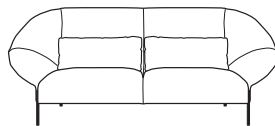

Legs in matt black steel Ø 18 mm.

COMFORT

Settee and love seat : suspension of seat and back via elastic webbing. Structure of seat in high resilience Bultex foam (38 kg/m³ - 3.6 kPa), clad in ultra-flexible polyurethane foam (30 kg/m³ - 1.8 kPa) and 200 g/m² polyester quilting. Back in high resilience Bultex foam (38 kg/m³ - 3.6 kPa), clad in ultra-flexible polyurethane foam (30 kg/m³ - 1.8 kPa) and polyester quilting (200 g/m² and 100 g/m²). Lumbar cushion (660 x 300mm) filled with goose feathers.

Covering material recommendations: Harald, Gandino, Match, Canvas, leathers.

More info at

www.ligne-roset.com

© Ligne Roset 2018

LARGE SETTEE

DIMENSIONS

H 830 mm - W 2250 mm - D 970 mm - SH 390 mm -

Other sizes

loveseat

DIMENSIONS

H 830 - mm
W 1500 - mm
D 970 - mm
SH 390 - mm

large settee

DIMENSIONS

H 830 - mm
W 2250 - mm
D 970 - mm
SH 390 - mm

footstool

DIMENSIONS