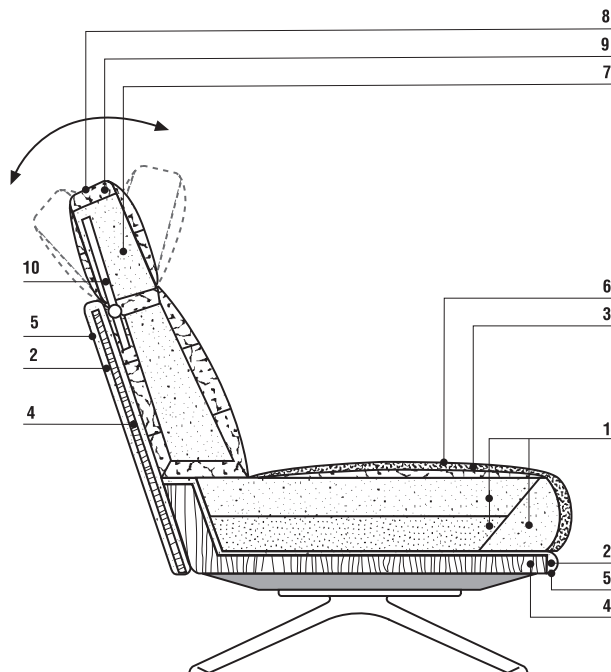

PIEDE FOOT FUSS

Fusione di alluminio verniciato color bronzo.
Bronze painted aluminium cast.
Standardausführung in bronzenfarbenem Aluminiumguss.