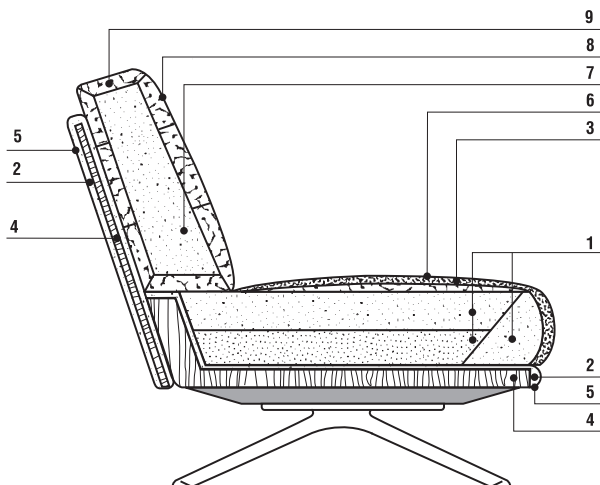

PIEDE FOOT FUSS

Fusione di alluminio verniciato color bronzo.
Bronze painted aluminium cast.
Standardausführung in bronzenfarbenem Aluminiumguss.