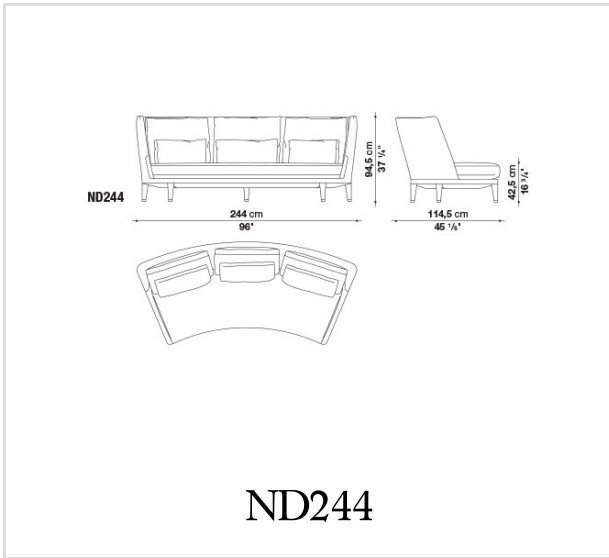


Nidus

SOFAS

Antonio Citterio

Description

The Nidus collection of upholstered furniture was inspired by the precise need to create a series of formal proposals with a relaxed feel, for moments of socialising and conversation in a harmonious, relaxed setting. Antonio Citterio has achieved this objective by paying great attention to structural details like the embracing shape of the curved sofas, available in two sizes. Together with the absence of arms and the high back, this solution makes it possible to bring people together in a fresh, relaxed and unusual way. This extrovert approach is also embodied by the armchairs, offered in three versions, only one of which with arms, intended as items to be arranged freely. All the Nidus pieces can be complemented by a comfy removable headrest, and have feet upholstered in the same fabric or leather as the seats, with the addition of a small metal detail at the base that is decorative and also guarantees protection against impacts.

Technical information

Technical drawings

B&B Italia reserves the right to make technological and aesthetic improvements to its models, including changes to the sizes and materials, without notice. The technical drawings do not define the details of the product. The measurements shown are indicative and may undergo changes. In particular, the dimensions relevant to the padded parts are subject to usage tolerances over time caused by the normal adjustment of the padding. For the specific information, please contact the dealer closest to you.