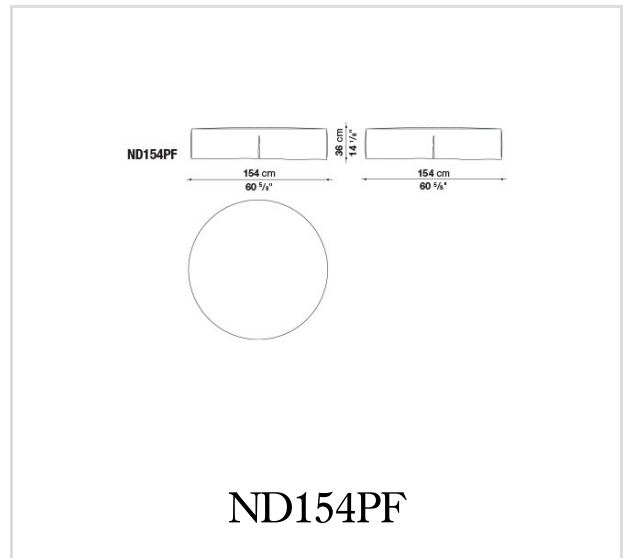


Nidus

SOFAS

Antonio Citterio

Description

The Nidus collection of upholstered furniture was inspired by the precise need to create a series of formal proposals with a relaxed feel, for moments of socialising and conversation in a harmonious, relaxed setting. Antonio Citterio has achieved this objective by paying great attention to structural details like the embracing shape of the curved sofas, available in two sizes. Together with the absence of arms and the high back, this solution makes it possible to bring people together in a fresh, relaxed and unusual way. This extrovert approach is also embodied by the armchairs, offered in three versions, only one of which with arms, intended as items to be arranged freely. All the Nidus pieces can be complemented by a comfy removable headrest, and have feet upholstered in the same fabric or leather as the seats, with the addition of a small metal detail at the base that is decorative and also guarantees protection against impacts.

Technical information

Technical drawings

B&B Italia reserves the right to make technological and aesthetic improvements to its models, including changes to the sizes and materials, without notice. The technical drawings do not define the details of the product. The measurements shown are indicative and may undergo changes. In particular, the dimensions relevant to the padded parts are subject to usage tolerances over time caused by the normal adjustment of the padding. For the specific information, please contact the dealer closest to you.