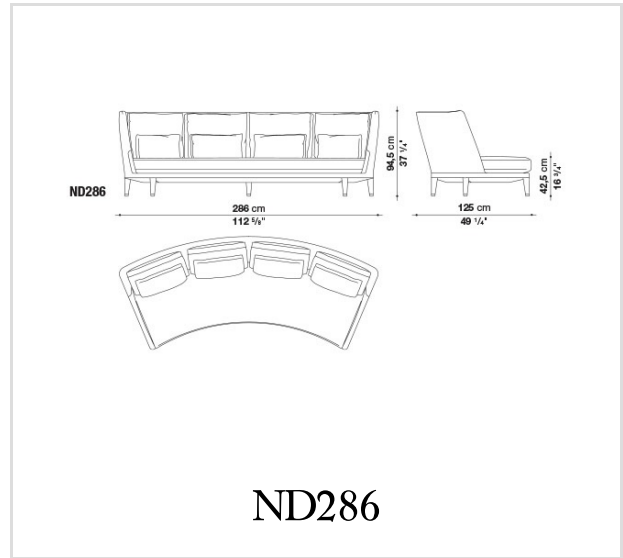


Nidus

SOFAS

Antonio Citterio

Description

The Nidus collection of upholstered furniture was inspired by the precise need to create a series of formal proposals with a relaxed feel, for moments of socialising and conversation in a harmonious, relaxed setting. Antonio Citterio has achieved this objective by paying great attention to structural details like the embracing shape of the curved sofas, available in two sizes. Together with the absence of arms and the high back, this solution makes it possible to bring people together in a fresh, relaxed and unusual way. This extrovert approach is also embodied by the armchairs, offered in three versions, only one of which with arms, intended as items to be arranged freely. All the Nidus pieces can be complemented by a comfy removable headrest, and have feet upholstered in the same fabric or leather as the seats, with the addition of a small metal detail at the base that is decorative and also guarantees protection against impacts.

Technical information

Technical drawings

B&B Italia reserves the right to make technological and aesthetic improvements to its models, including changes to the sizes and materials, without notice. The technical drawings do not define the details of the product. The measurements shown are indicative and may undergo changes. In particular, the dimensions relevant to the padded parts are subject to usage tolerances over time caused by the normal adjustment of the padding. For the specific information, please contact the dealer closest to you.