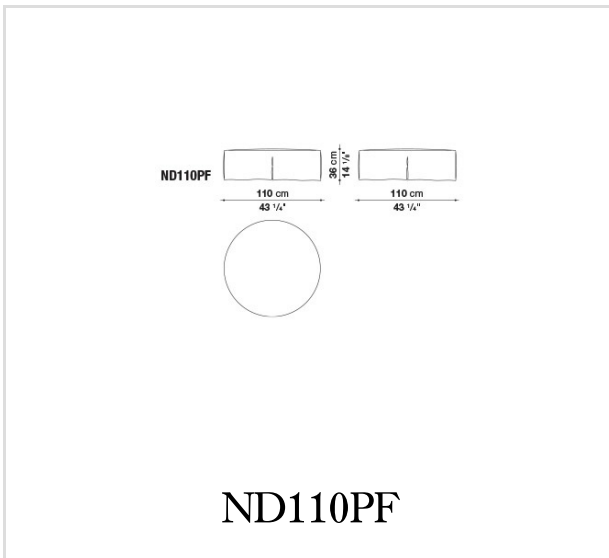


Nidus

SOFAS

Antonio Citterio

Description

The Nidus collection of upholstered furniture was inspired by the precise need to create a series of formal proposals with a relaxed feel, for moments of socialising and conversation in a harmonious, relaxed setting. Antonio Citterio has achieved this objective by paying great attention to structural details like the embracing shape of the curved sofas, available in two sizes. Together with the absence of arms and the high back, this solution makes it possible to bring people together in a fresh, relaxed and unusual way. This extrovert approach is also embodied by the armchairs, offered in three versions, only one of which with arms, intended as items to be arranged freely. All the Nidus pieces can be complemented by a comfy removable headrest, and have feet upholstered in the same fabric or leather as the seats, with the addition of a small metal detail at the base that is decorative and also guarantees protection against impacts.

Technical information

Technical drawings

B&B Italia reserves the right to make technological and aesthetic improvements to its models, including changes to the sizes and materials, without notice. The technical drawings do not define the details of the product. The measurements shown are indicative and may undergo changes. In particular, the dimensions relevant to the padded parts are subject to usage tolerances over time caused by the normal adjustment of the padding. For the specific information, please contact the dealer closest to you.