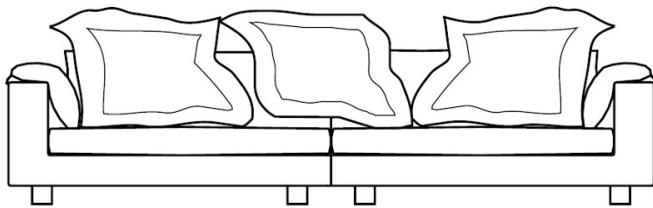

Furniture Specification

Project: Tomassini Arredamenti Display

Item: Sofa
Qty: 1

Name: Nebula Nine

Description: Sofa with wooden feet, covered in fabric.

Dimension: Cm.280x140x62h

Finish: Feet in natural ash; covered in light-rope coloured linen.

Manufacturer: Diesel&Moroso

Additional specification: Fillings and coverings are in accordance with Italian regulations. Any fireproofing or other treatment required by law in other countries must be requested upon ordering and is the responsibility of the final customer.

Immagini di Riferimento (foto puramente indicative)

Note:

9
: 38
: 62

140

280