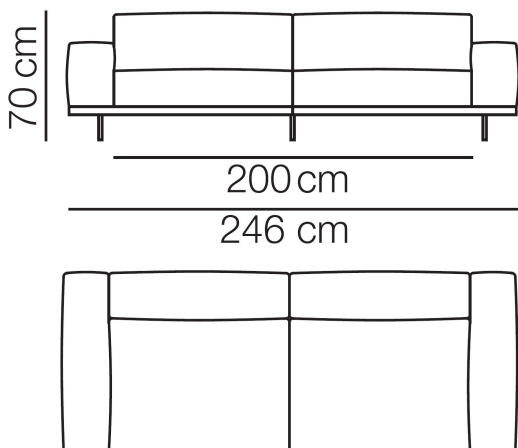

Furniture Specification

Project:	Tomassini Arredamenti Display
Item:	Sofa
Qty:	1
Name:	Naviglio
Description:	Sofa with metal base and leather upholstery.
Dimension:	Cm.246x100x70h
Finish:	Base in graphite lacquered metal; covered in brown leather.
Manufacturer:	Arflex

Additional specification: Fillings and coverings are in accordance with Italian regulations. Any fireproofing or other treatment required by law in other countries must be requested upon ordering and is the responsibility of the final customer.

*The leather colours and surfaces are understood to be indicative. The customer accepts any colour and surface tolerances. The leather surface, extremely natural, normally, may have marks of imperfections such as roughness, differing degrees of shine or shading, spots, etc. These are intrinsic characteristics of this material and cannot be considered a flaw. These aspects give value and make each product unique.

Sample / Image Reference (Main Picture is indicative)